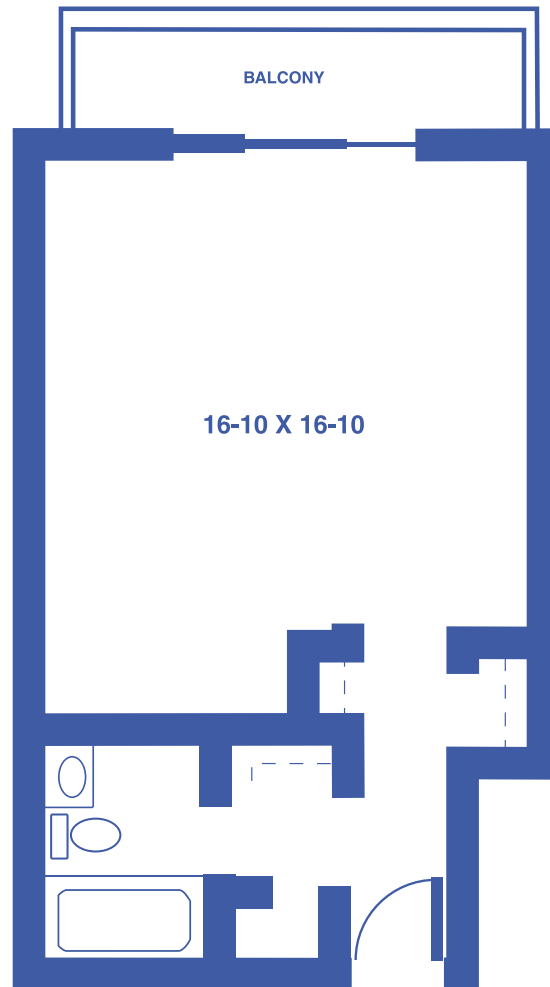

TOWER APARTMENTS: THE BIRCH

STUDIO / 405 SQUARE FEET

Floor plans may vary slightly and are not to scale.