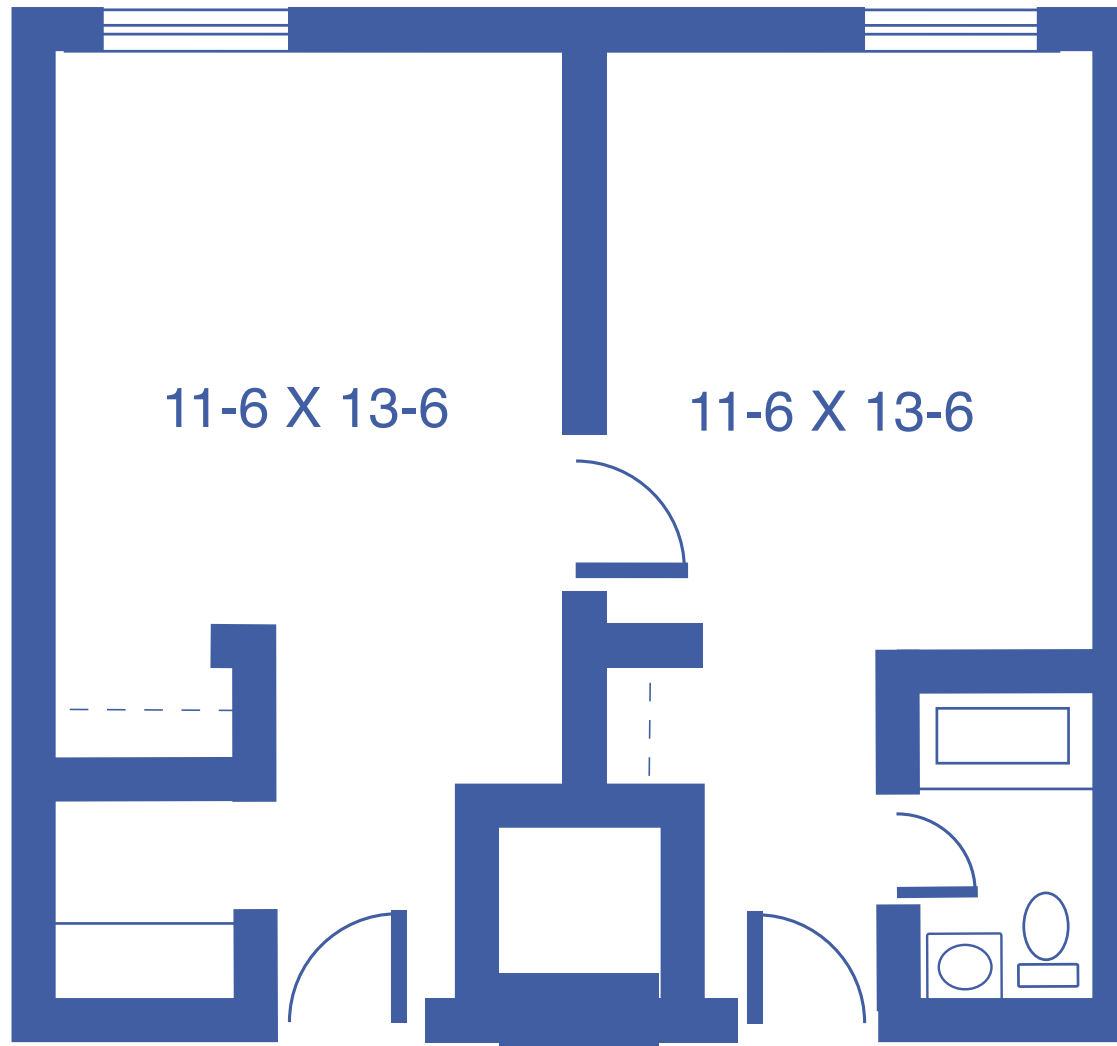

ONE-BEDROOM B

WITHOUT KITCHENETTE / 520 SQUARE FEET

Floor plans may vary slightly and are not to scale.