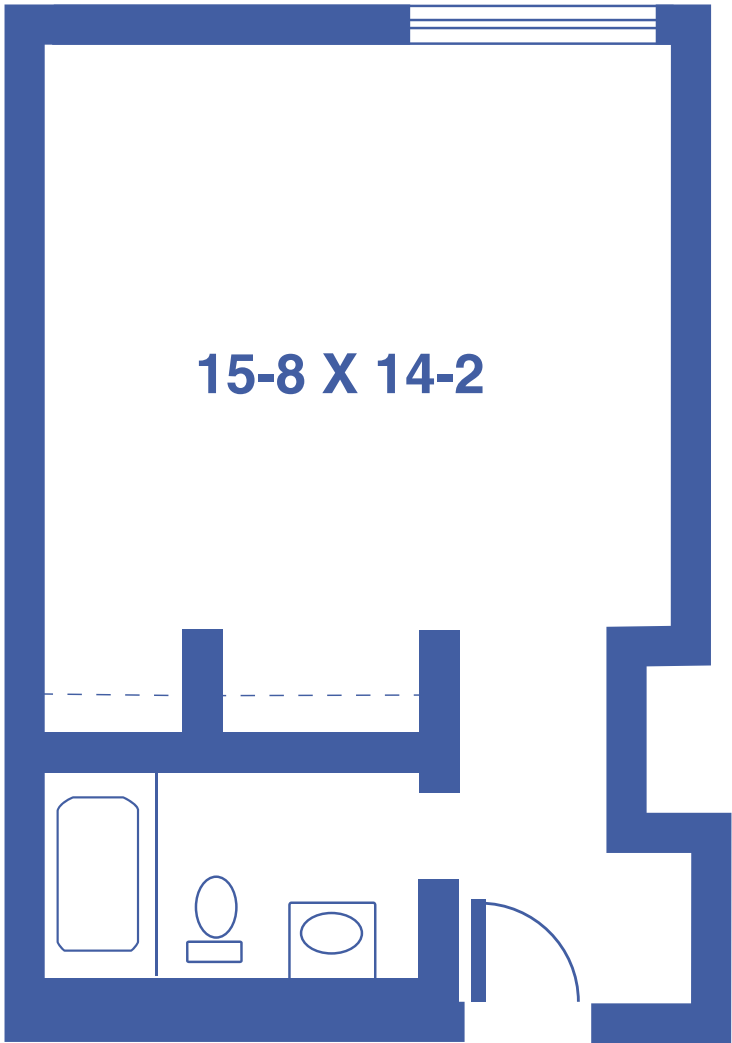

# LARGE STUDIO C

340 SQUARE FEET

*Floor plans may vary slightly and are not to scale.*