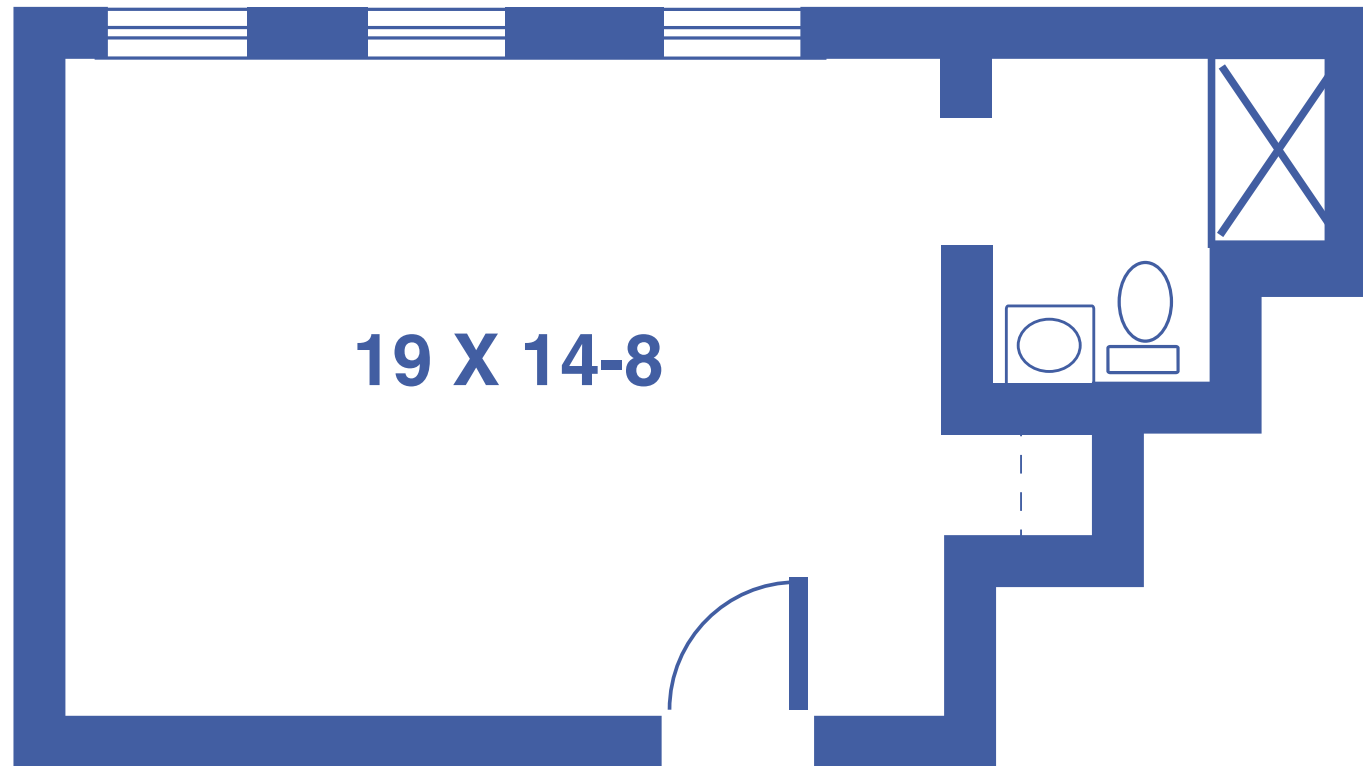

LARGE STUDIO B

320 SQUARE FEET

Floor plans may vary slightly and are not to scale.