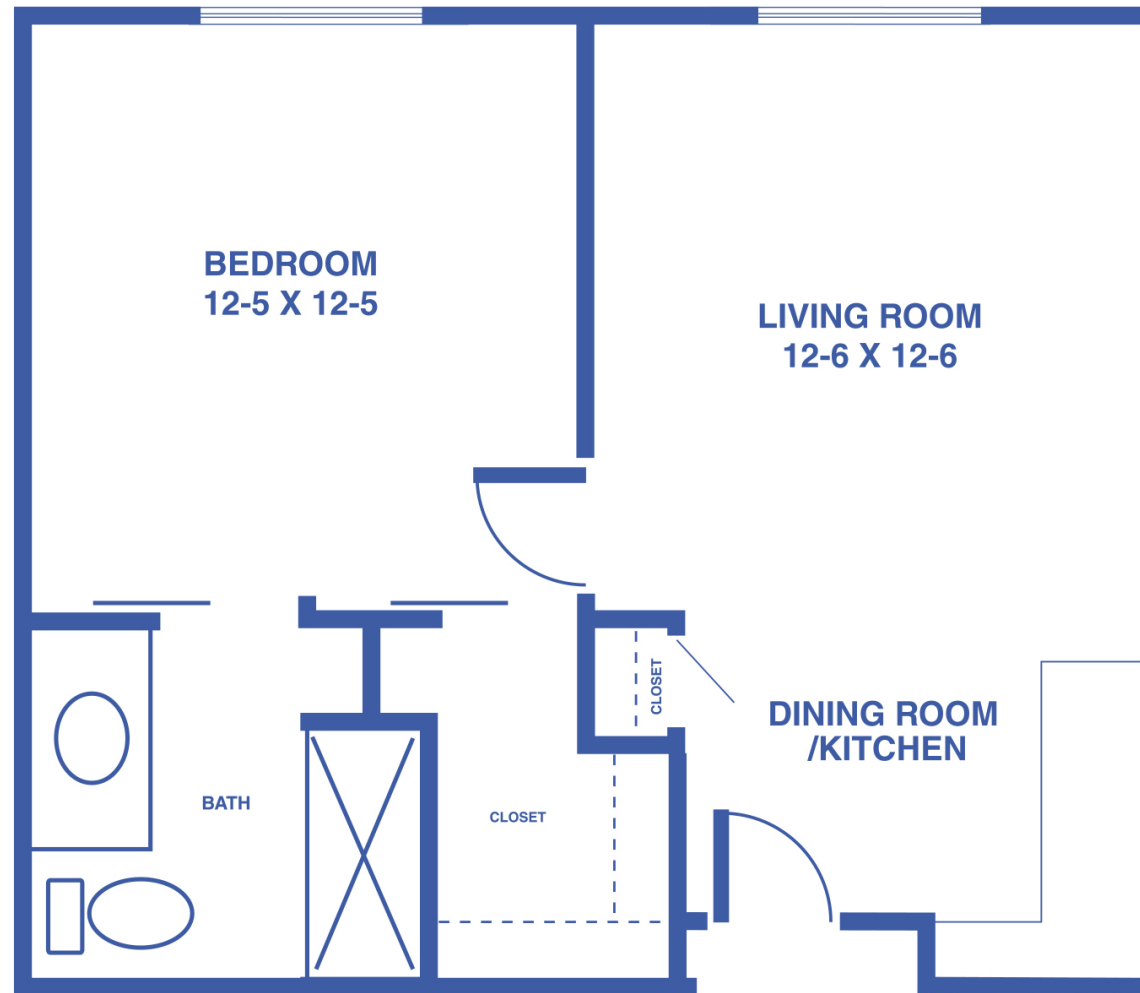

ONE-BEDROOM DELUXE APARTMENT

550 SQUARE FEET

Floor plans may vary slightly and are not to scale.