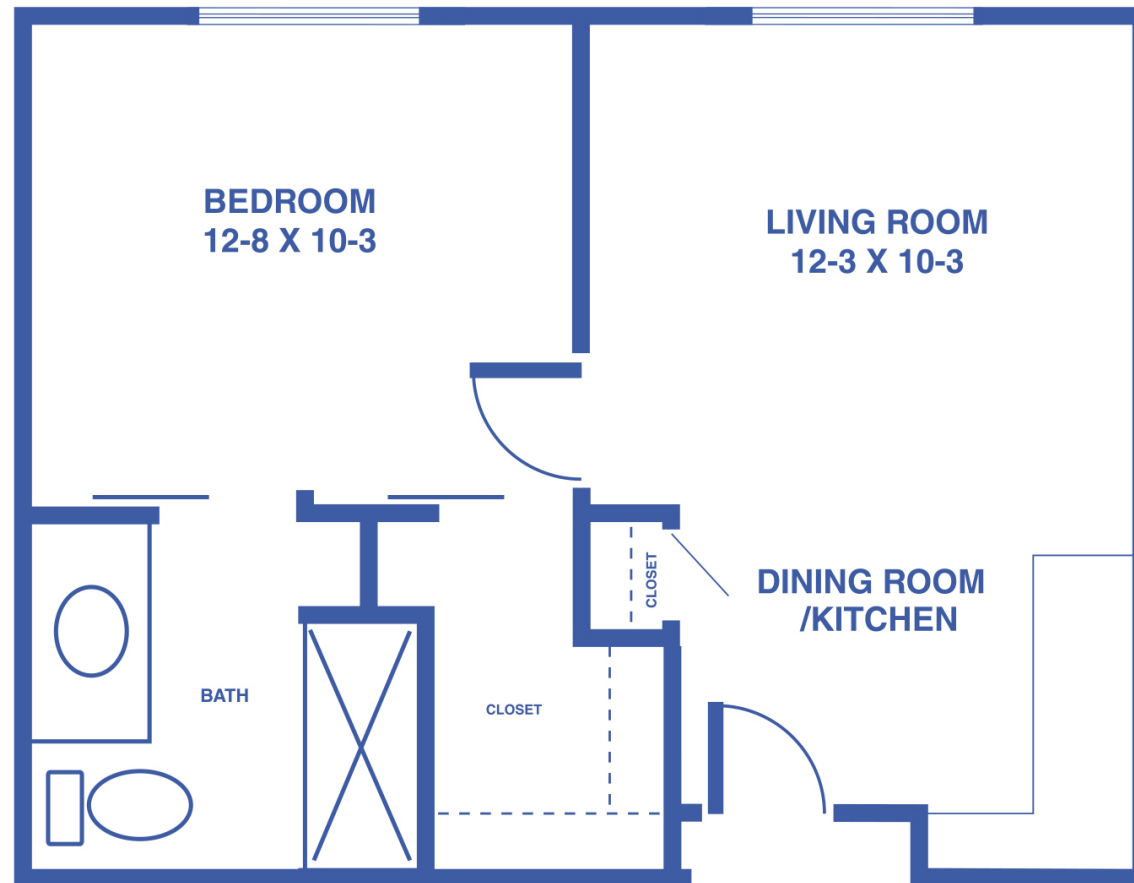

ONE-BEDROOM APARTMENT

484 SQUARE FEET

Floor plans may vary slightly and are not to scale.