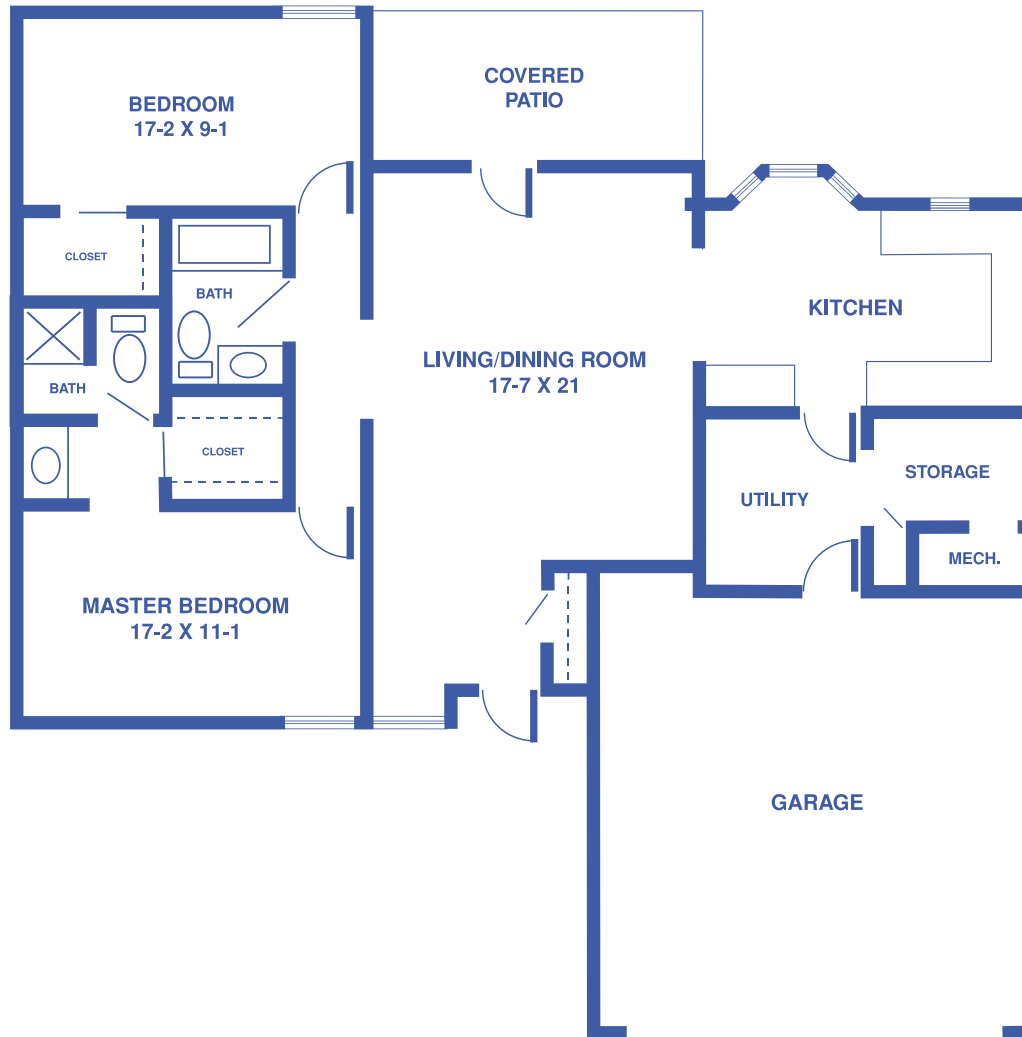

# WINDSONG OR NOVA COURT

TWO-BEDROOM TOWNHOMES / 1 OR 2 CAR GARAGE / 1,543 SQUARE FEET

Floor plans may vary slightly and are not to scale.