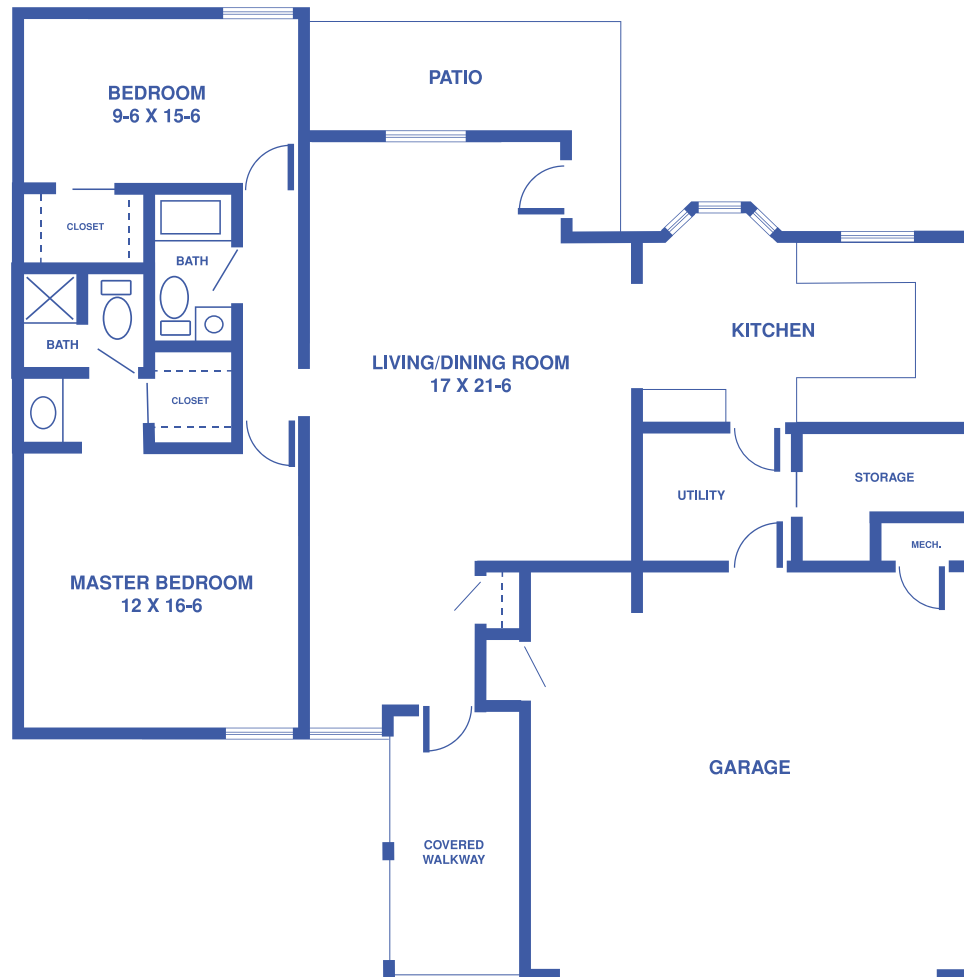

# VISTA COURT

TWO-BEDROOM TOWNHOMES / 1 OR 2 CAR GARAGE / 1,147 – 1,415 SQUARE FEET

Floor plans may vary slightly and are not to scale.