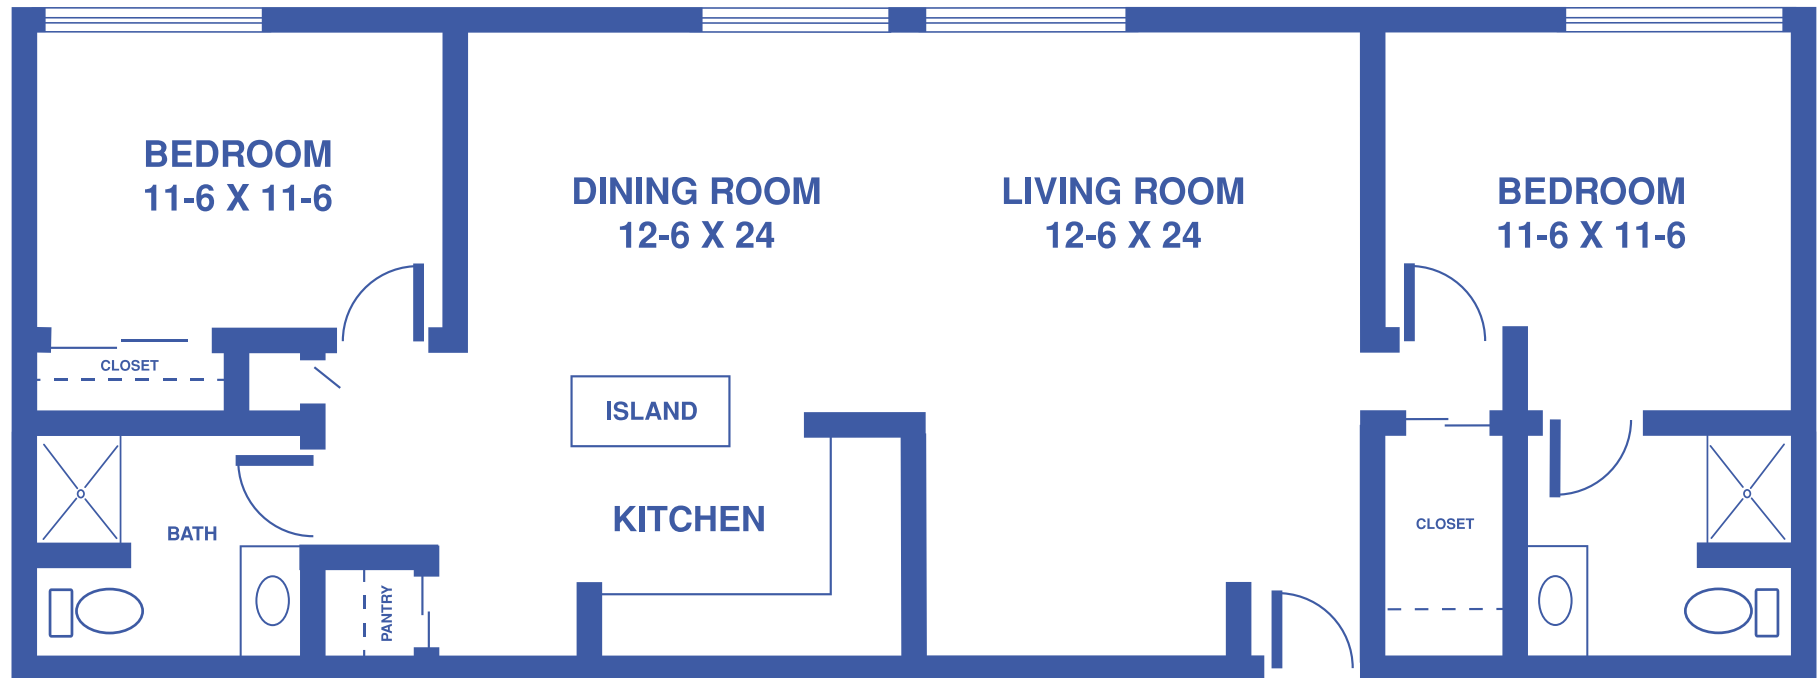

THE SCHILLING B

TWO-BEDROOM DELUXE, OPTION 2 / 1,200 SQUARE FEET

Floor plans may vary slightly and are not to scale.