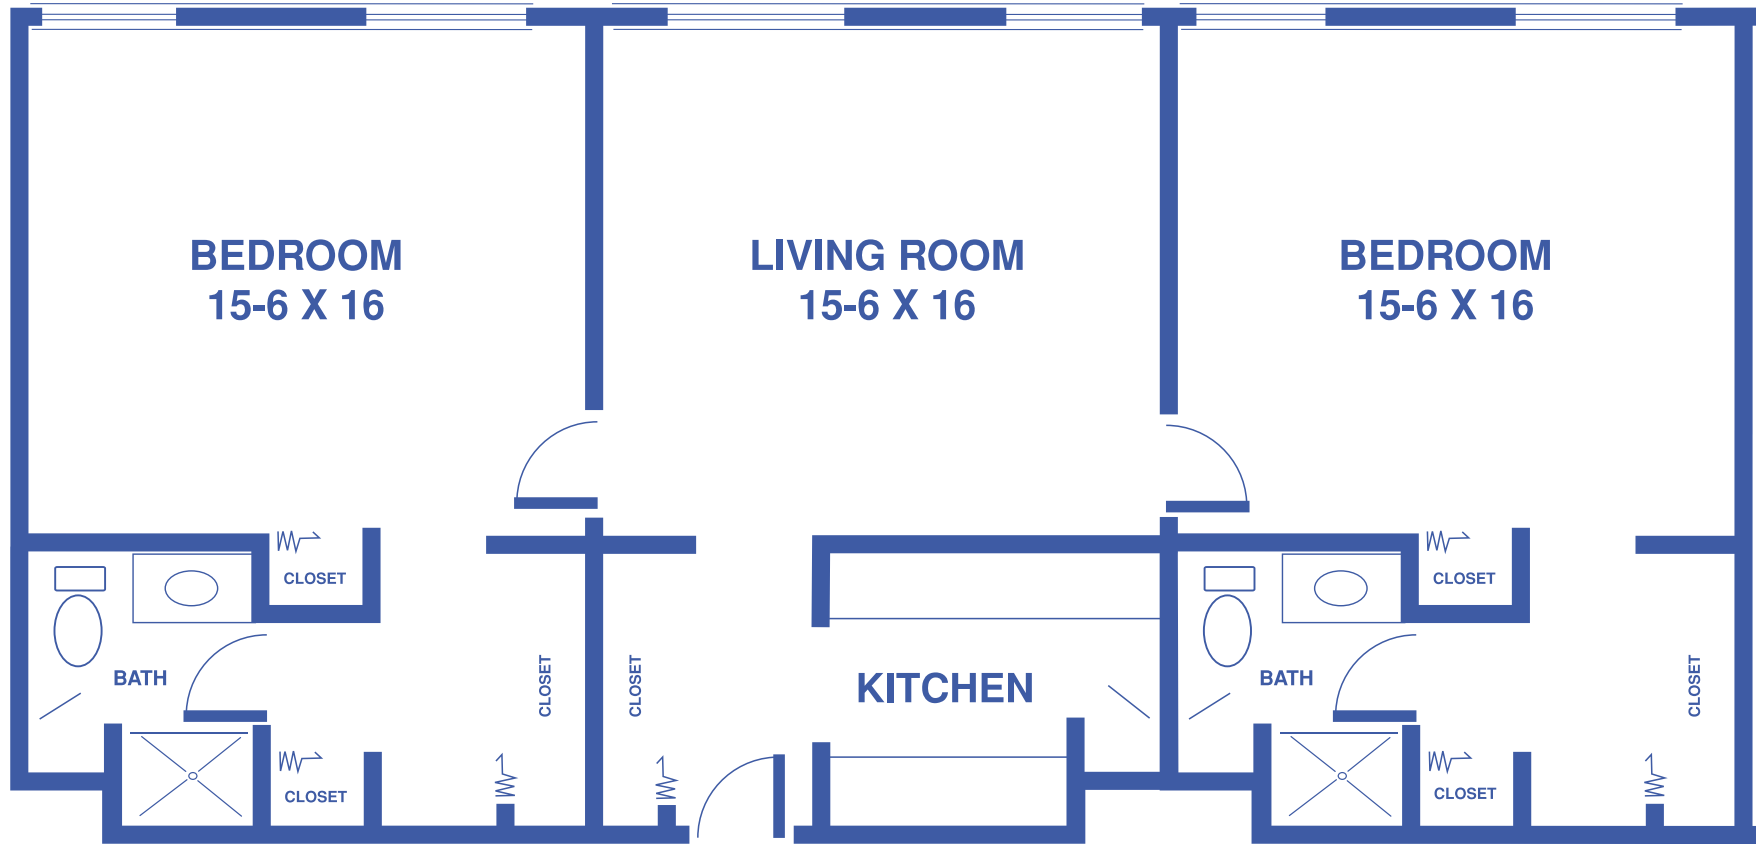

THE SCHILLING A

TWO-BEDROOM DELUXE, OPTION 1 / 1,200 SQUARE FEET

Floor plans may vary slightly and are not to scale.