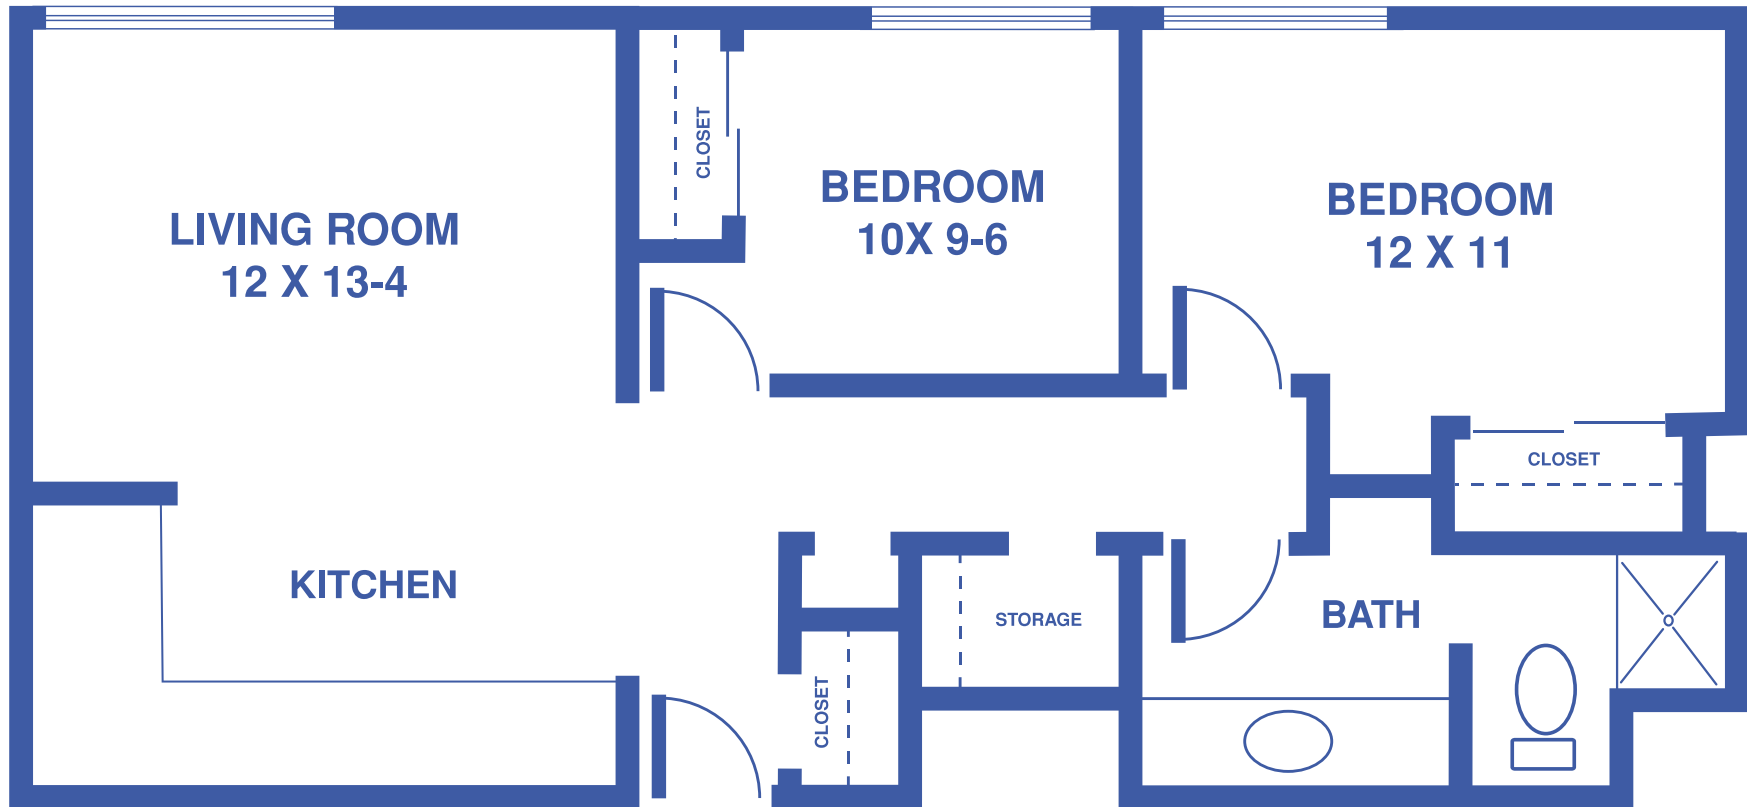

# THE SANTA FE

TWO-BEDROOM STANDARD / 750 SQUARE FEET

Floor plans may vary slightly and are not to scale.