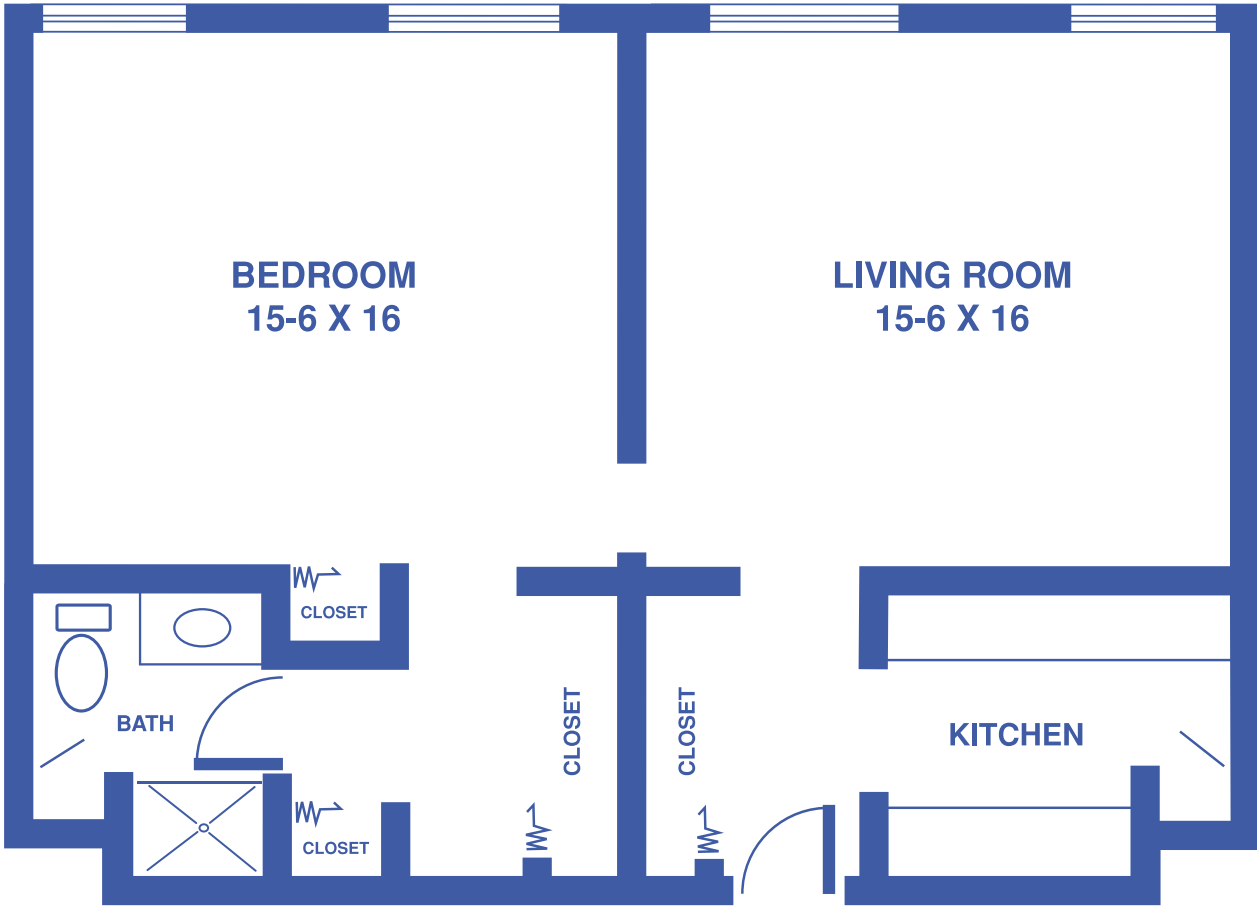

THE SALINE

ONE-BEDROOM GRAND / 800 SQUARE FEET

Floor plans may vary slightly and are not to scale.