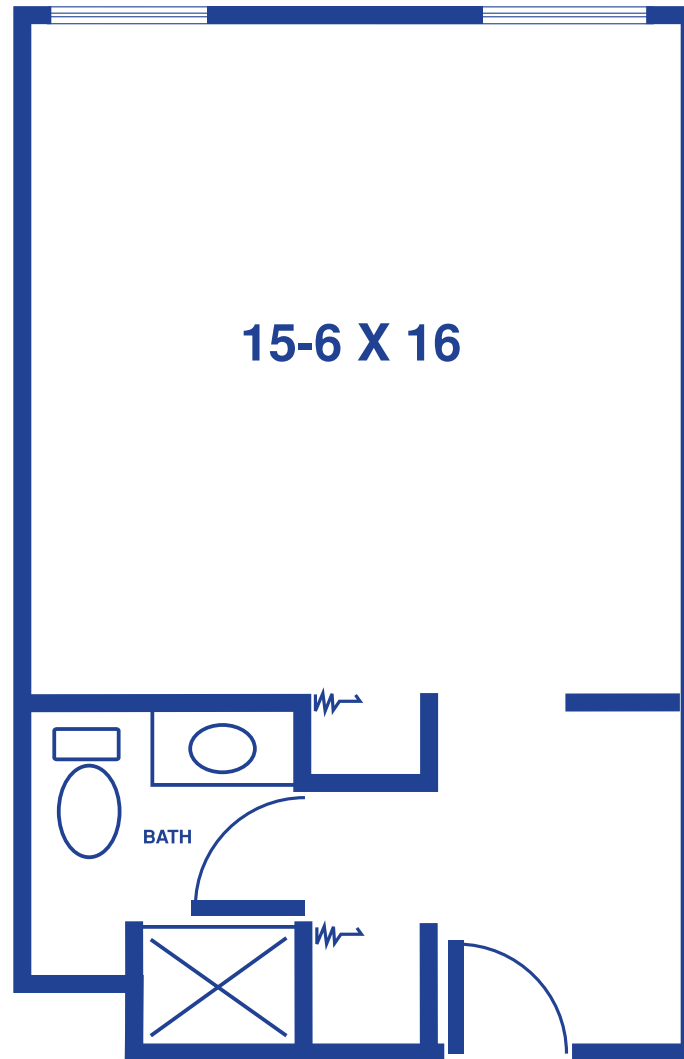

MILTON L. MORRISON CENTER APARTMENT

400 SQUARE FEET

Floor plans may vary slightly and are not to scale.