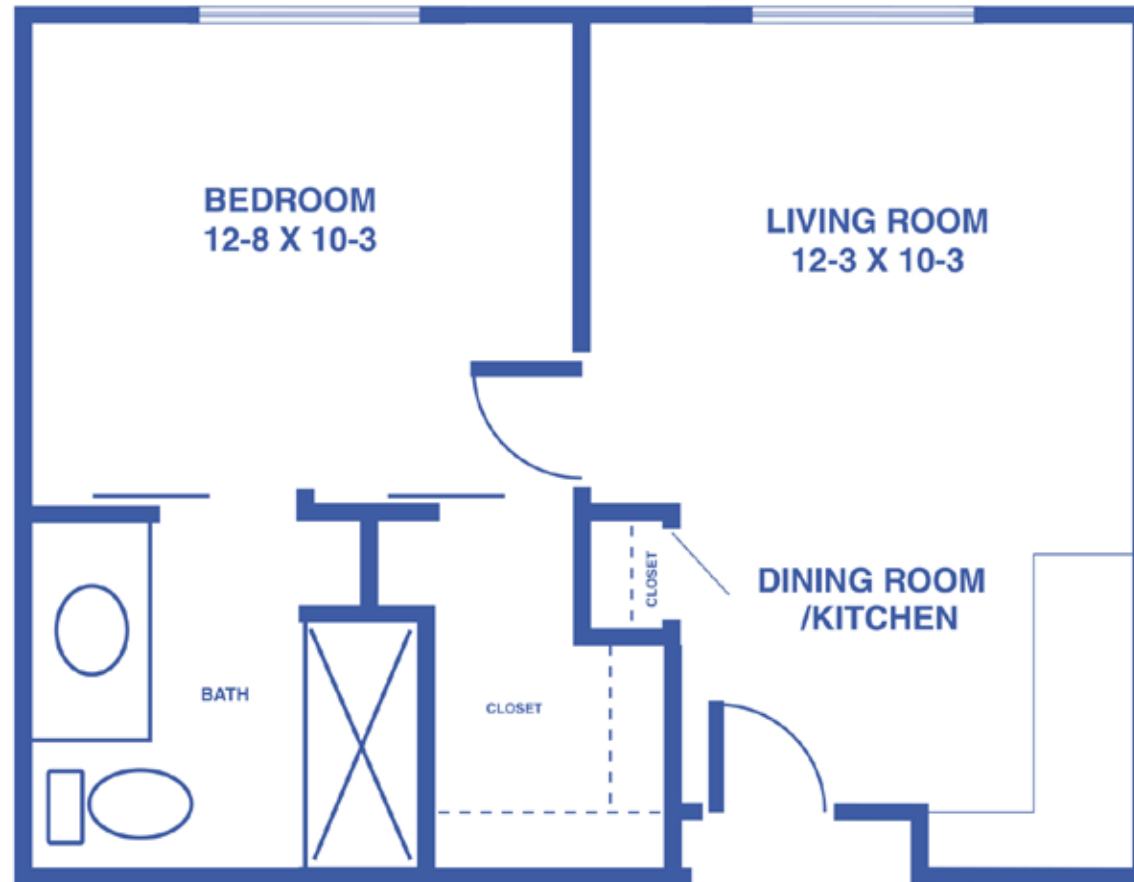

FLOOR

PLANS

SALINA

Presbyterian Manor

ONE-BEDROOM APARTMENT

484 SQUARE FEET

Floor plans may vary slightly and are not to scale.

ONE-BEDROOM DELUXE APARTMENT

550 SQUARE FEET

Floor plans may vary slightly and are not to scale.