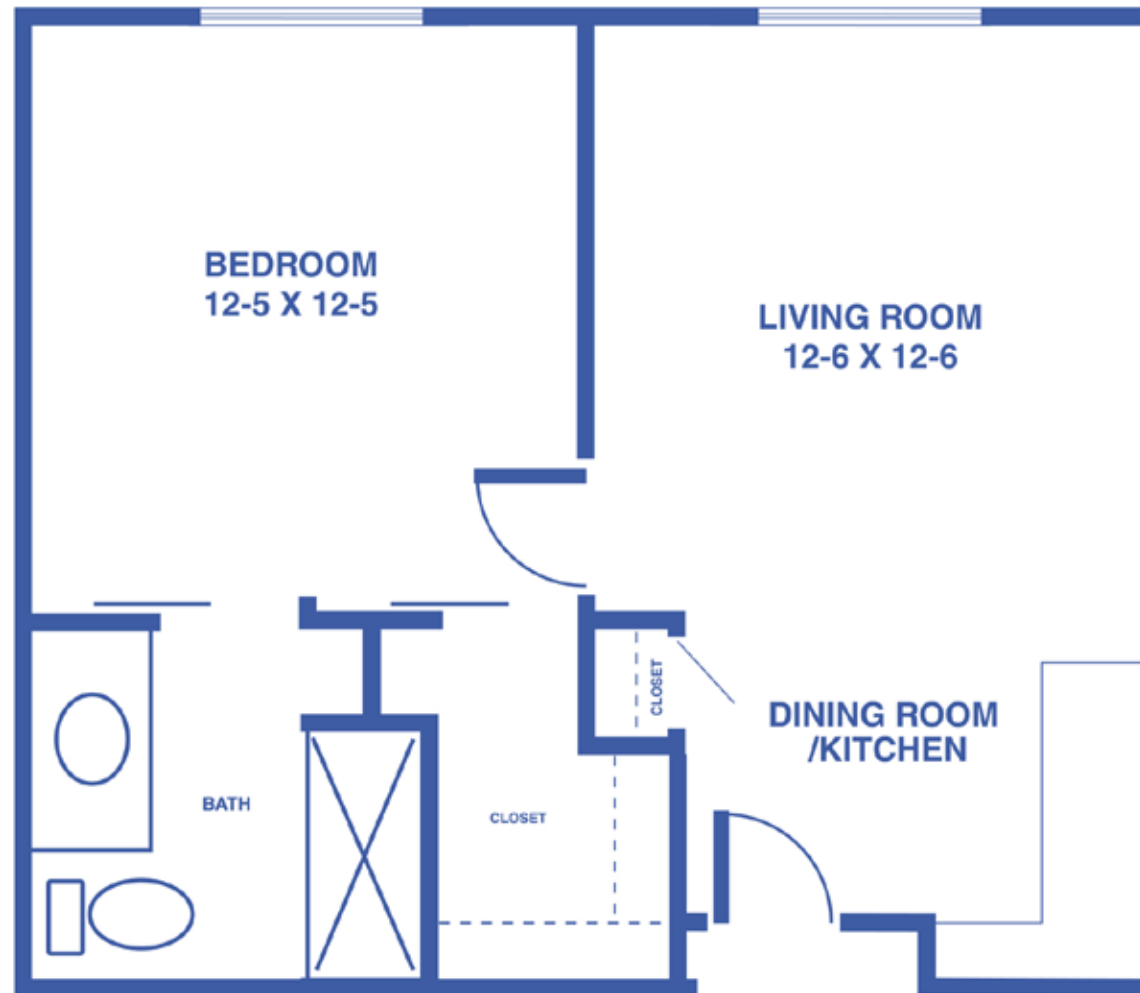

FLOOR

PLANS

SALINA

Presbyterian Manor

ONE-BEDROOM APARTMENT

484 SQUARE FEET

Floor plans may vary slightly and are not to scale.

ONE-BEDROOM DELUXE APARTMENT

550 SQUARE FEET

Floor plans may vary slightly and are not to scale.