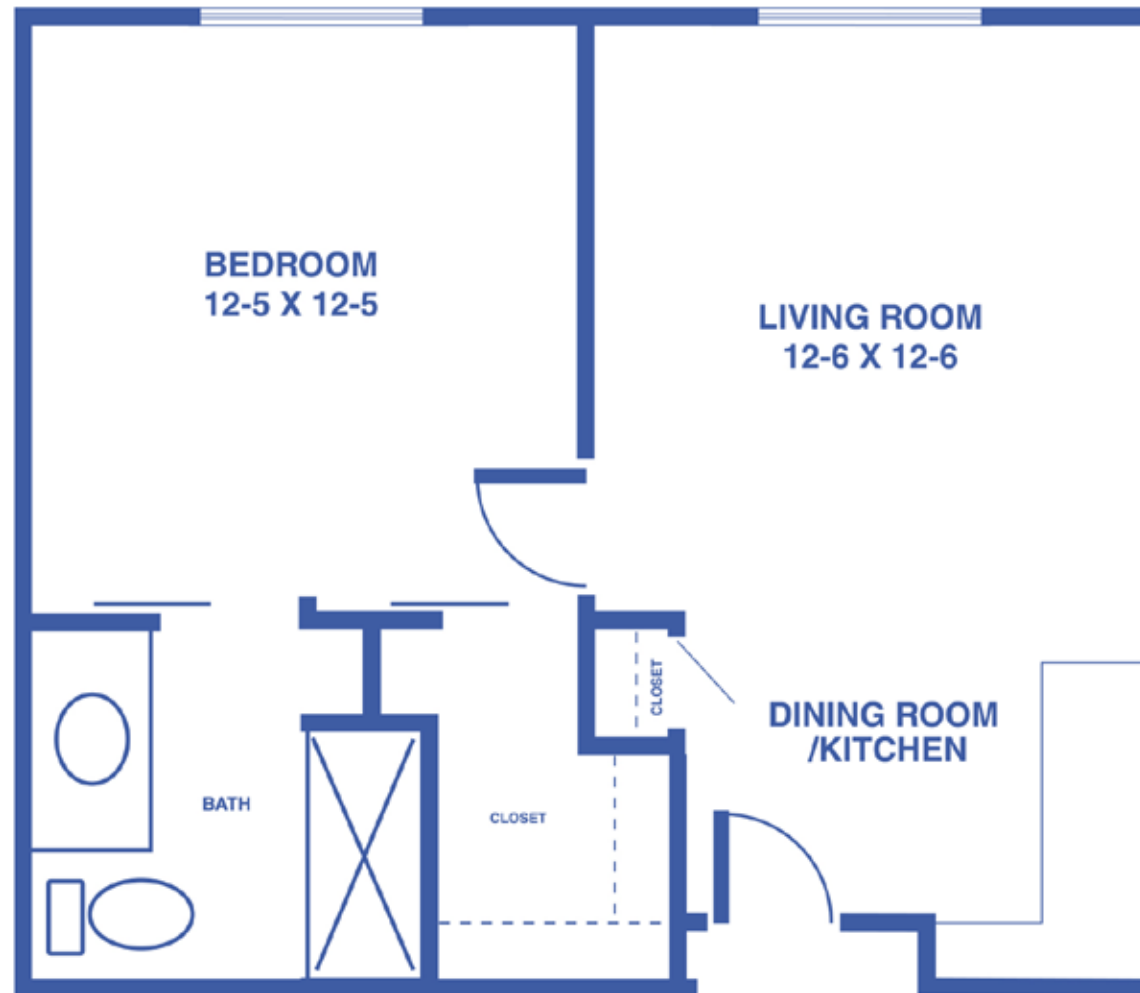

ONE-BEDROOM DELUXE APARTMENT

550 SQUARE FEET

Floor plans may vary slightly and are not to scale.