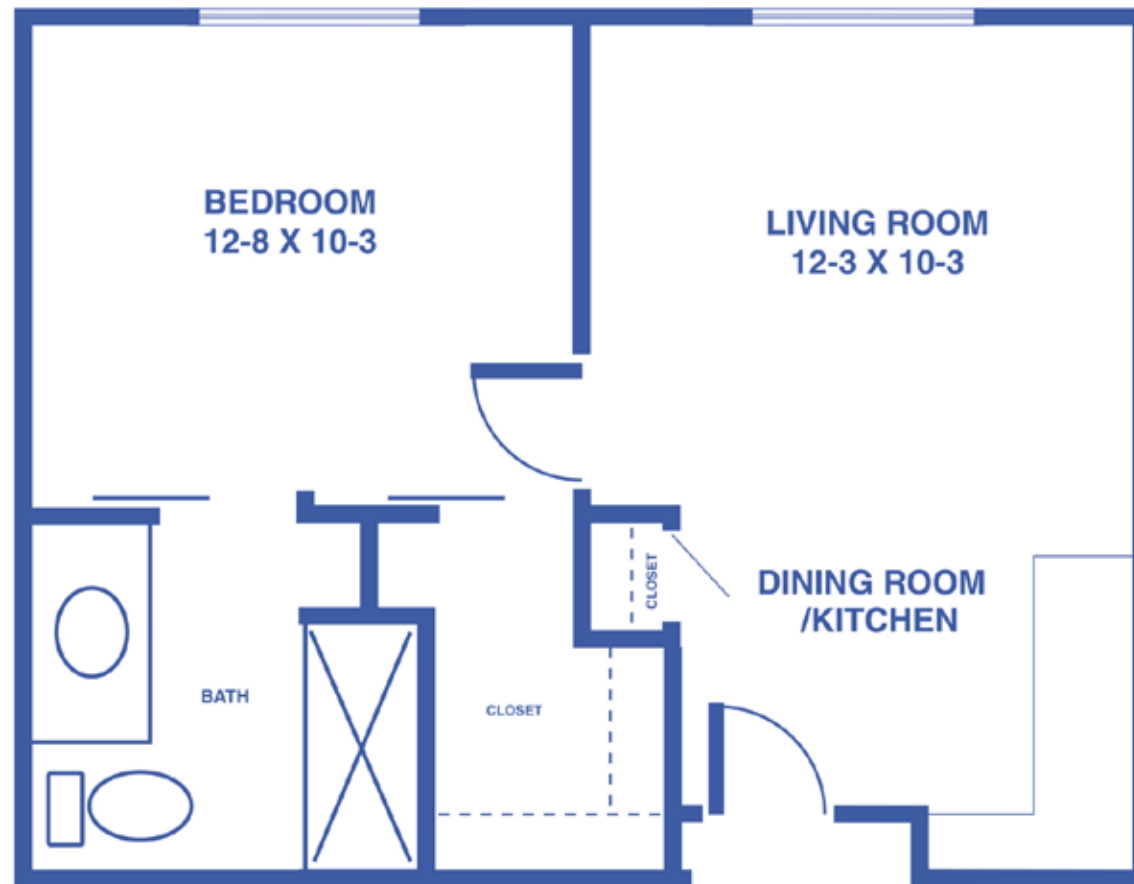

ONE-BEDROOM APARTMENT

484 SQUARE FEET

Floor plans may vary slightly and are not to scale.