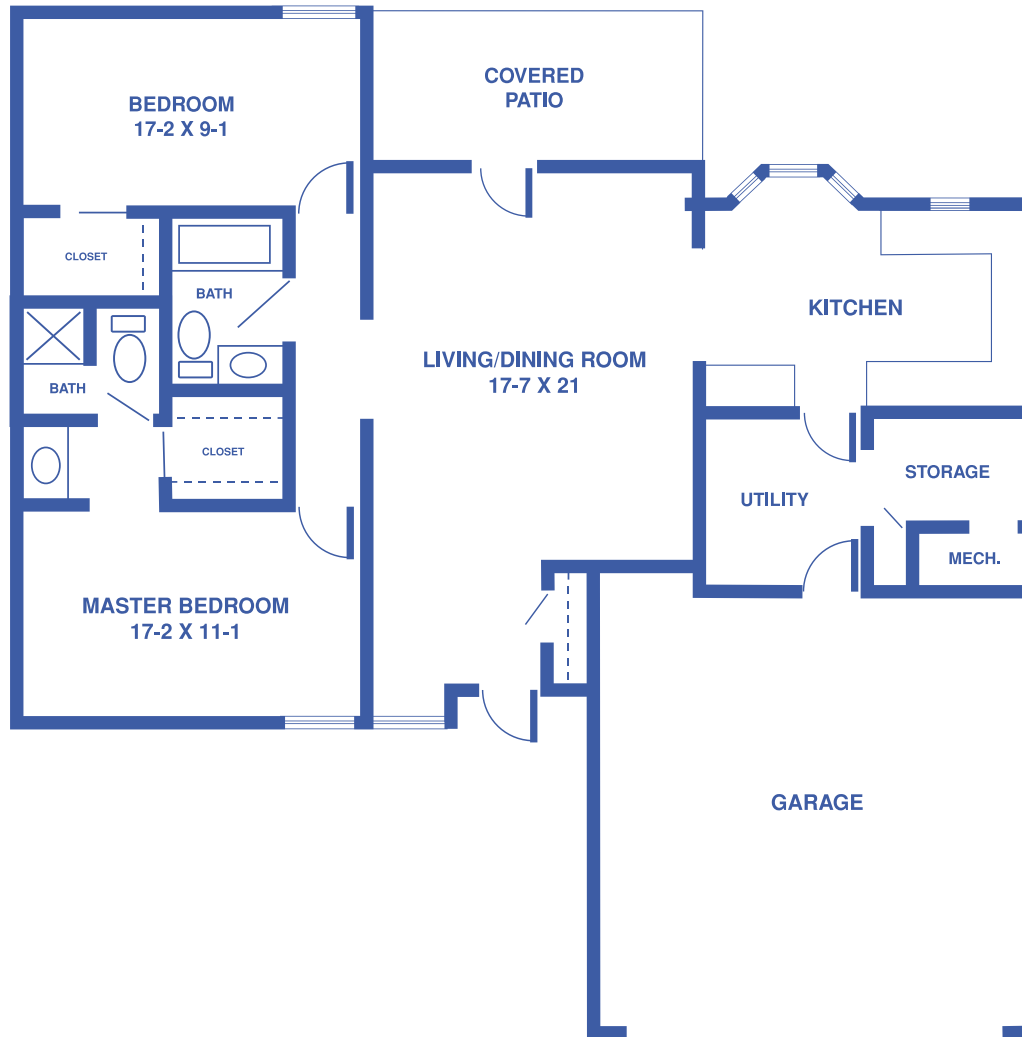

# WINDSONG OR NOVA COURT

TWO-BEDROOM TOWNHOMES / 1 OR 2 CAR GARAGE / 1,543 SQUARE FEET

Floor plans may vary slightly and are not to scale.