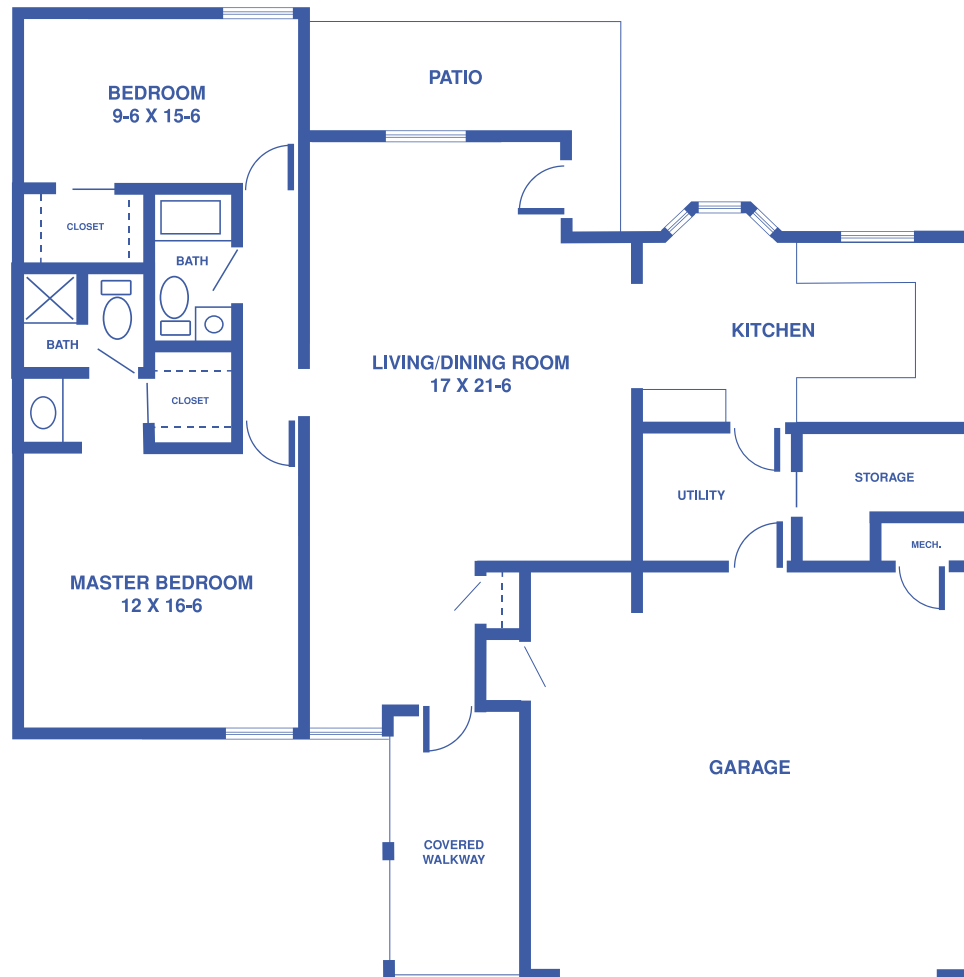

VISTA COURT

TWO-BEDROOM TOWNHOMES / 1 OR 2 CAR GARAGE / 1,147 - 1,415 SQUARE FEET

Floor plans may vary slightly and are not to scale.