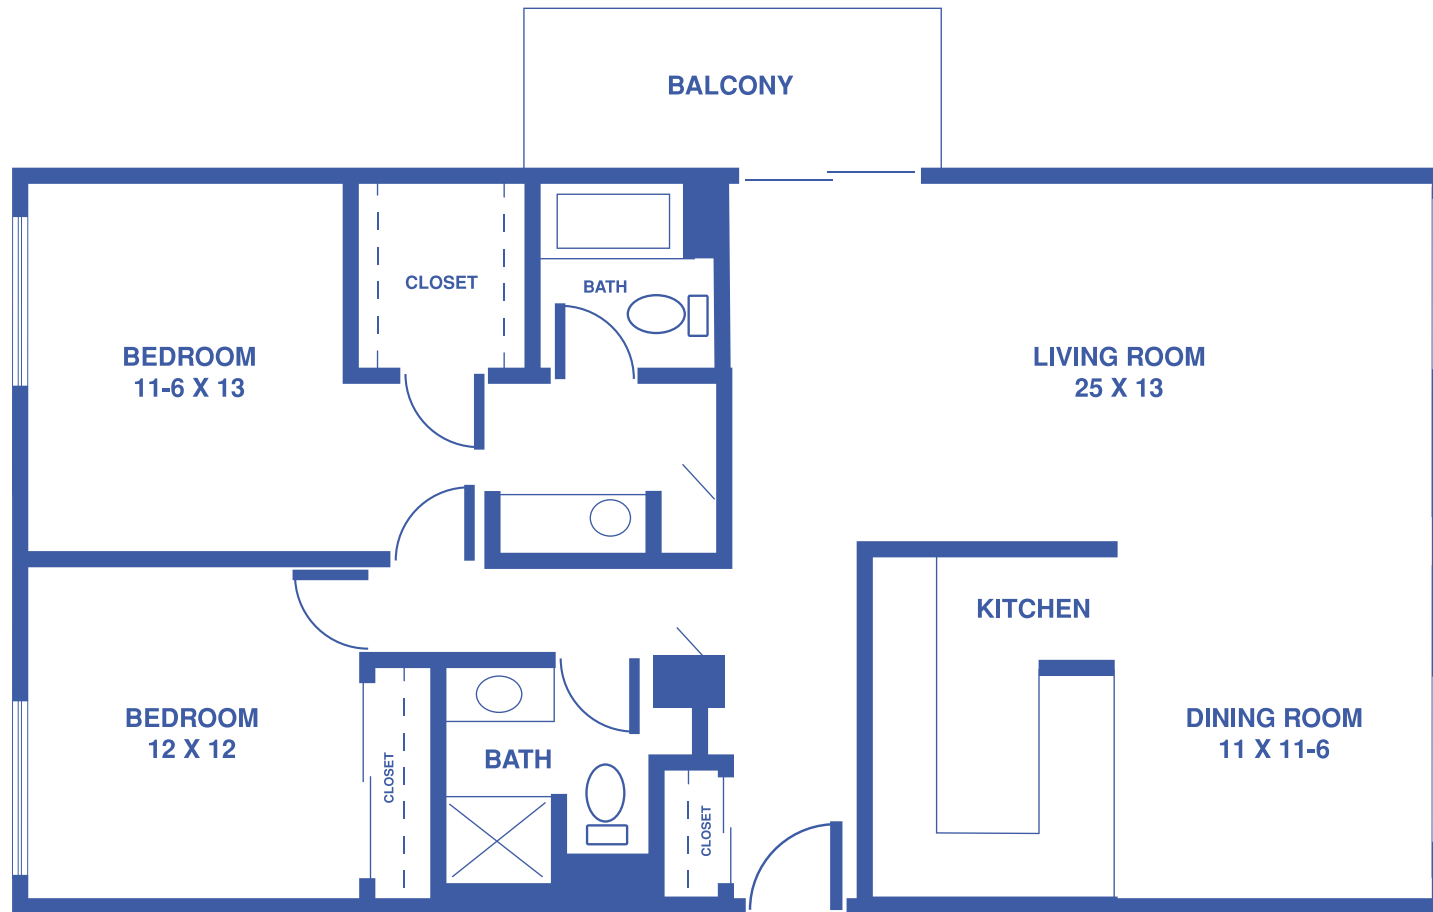

THE STIEFEL

TWO-BEDROOM DELUXE / 1,250 SQUARE FEET

Floor plans may vary slightly and are not to scale.