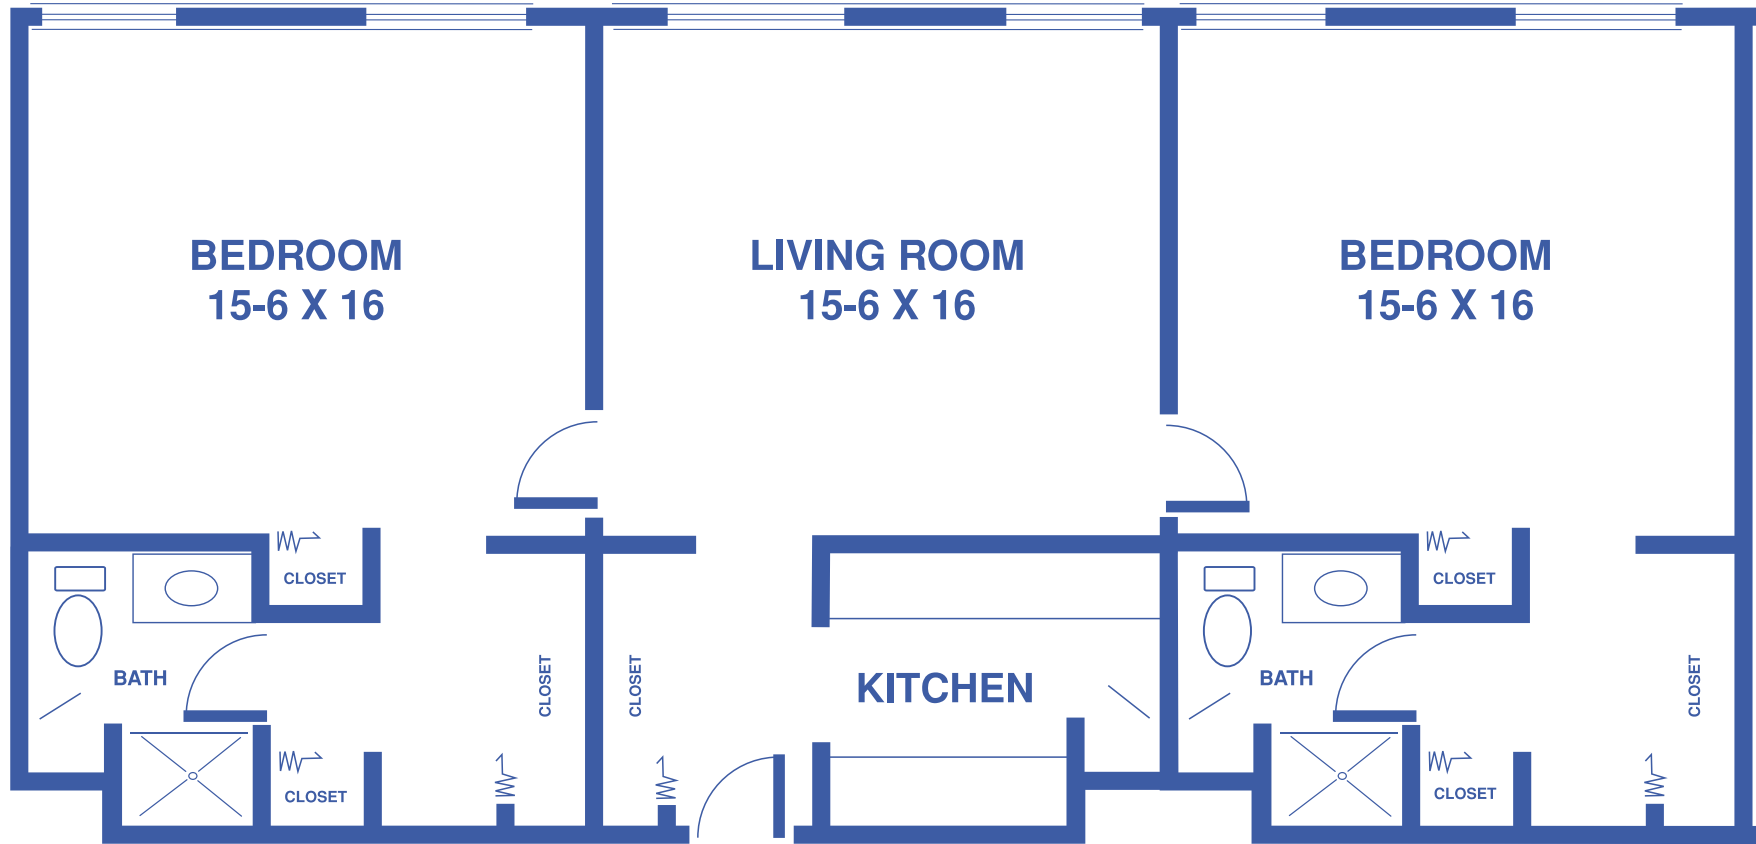

# THE SCHILLING A

TWO-BEDROOM DELUXE, OPTION 1 / 1,200 SQUARE FEET

Floor plans may vary slightly and are not to scale.