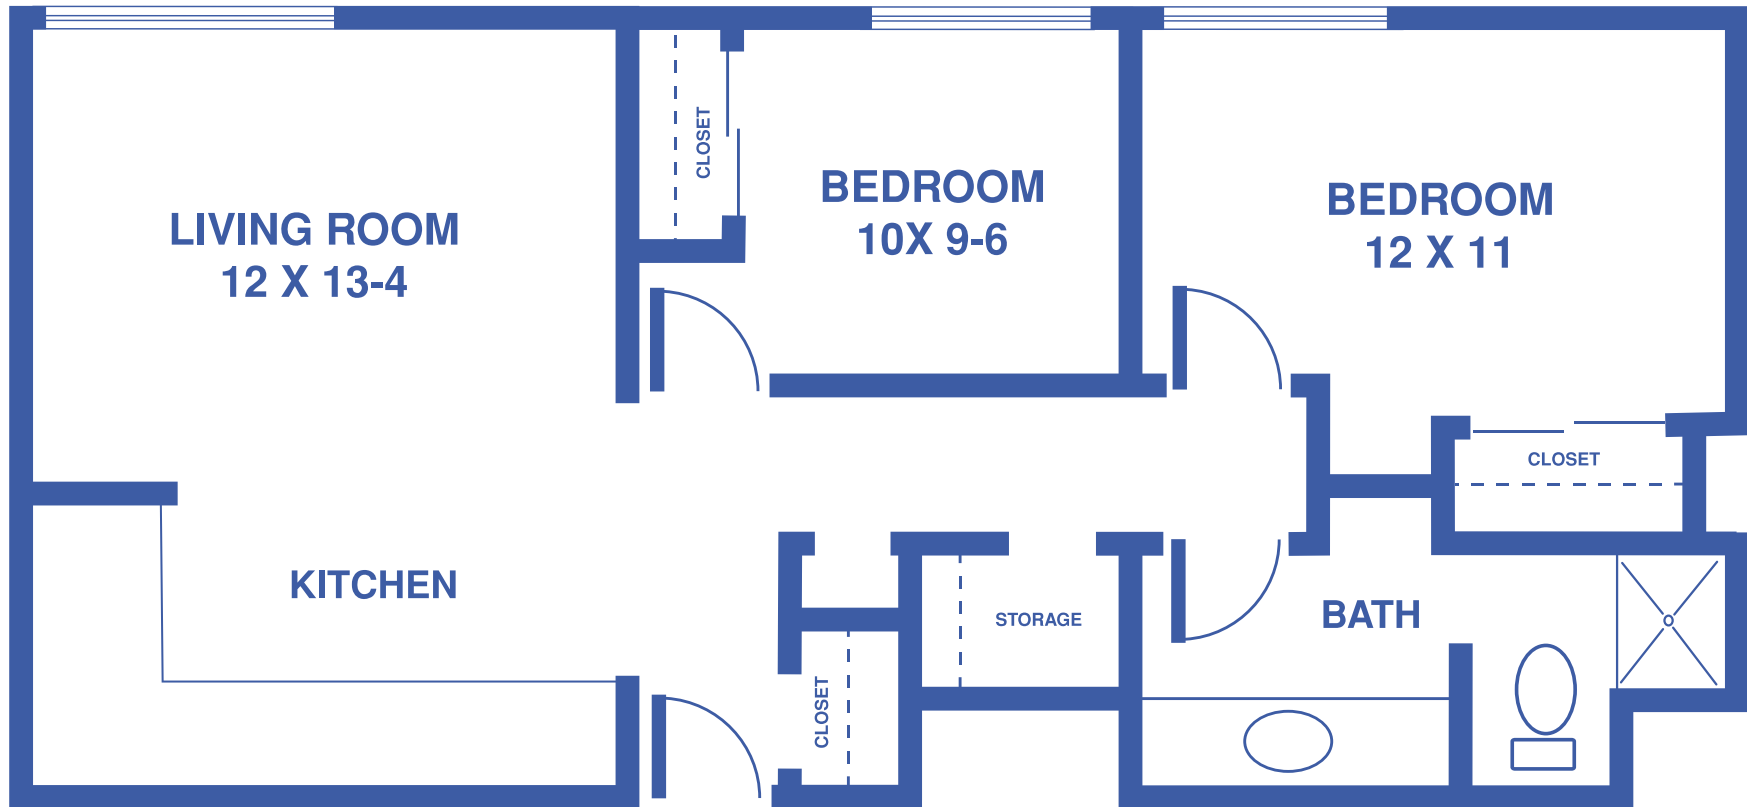

THE SANTA FE

TWO-BEDROOM STANDARD / 750 SQUARE FEET

Floor plans may vary slightly and are not to scale.