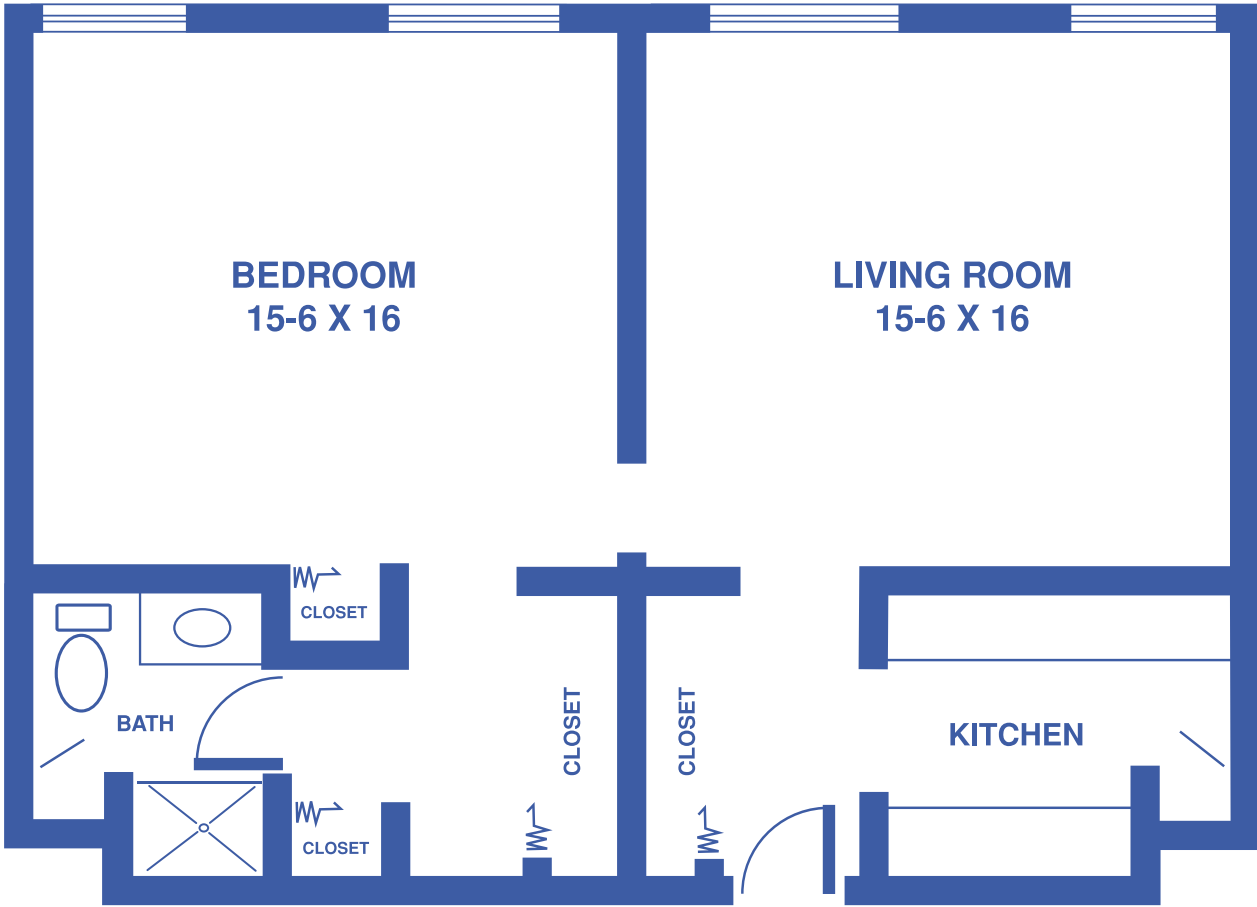

# THE SALINE

ONE-BEDROOM GRAND / 800 SQUARE FEET

Floor plans may vary slightly and are not to scale.