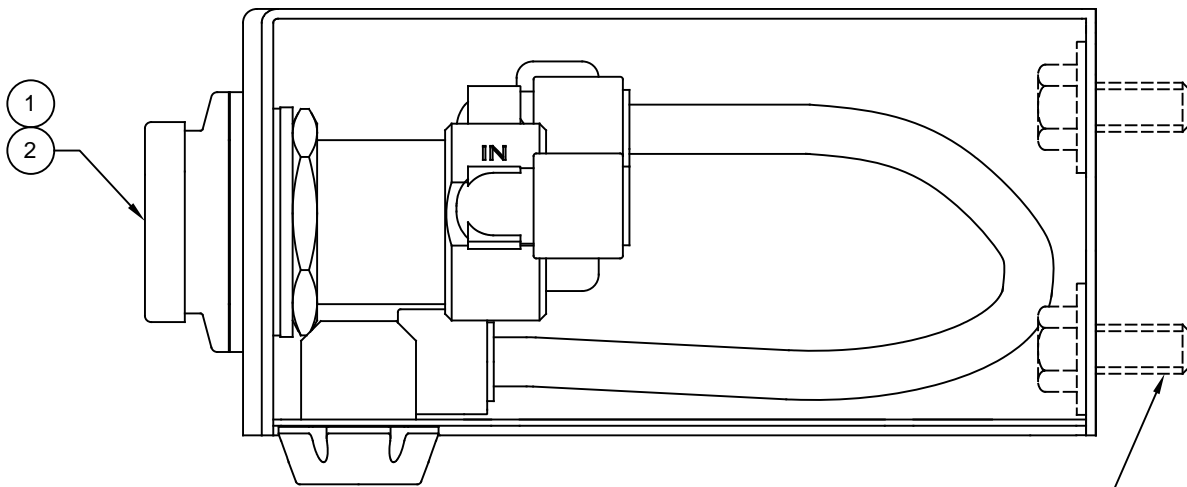

ITEM	DESCRIPTION	PART NO.
1	VALVE REPAIR KIT HF	VRK5874HF
2	PUSH BUTTON ASSY	PBA6

PARTS BREAKDOWN

3/8"-16 UNC MOUNTING HARDWARE
NOT SUPPLIED

WHEN ORDERING PARTS PLEASE SPECIFY MODEL NUMBER.

 Haws [®]			1455 KLEPPE LANE SPARKS, NEVADA 89431 (775) 359-4712 FAX (775) 359-7424 E-MAIL: HAWS@HAWS.CO.COM WEBSITE: WWW.HAWS.CO.COM	
			ECN NO. 5081 DRAWN MJ APPROVED IR	REVISED PER ECN: 5385 DATE 06/08/16 DATE 02/07/19
SCALE: 1:14			DRAWING TYPE: PARTS BREAKDOWN	SIZE: A SHEET 1 OF 1