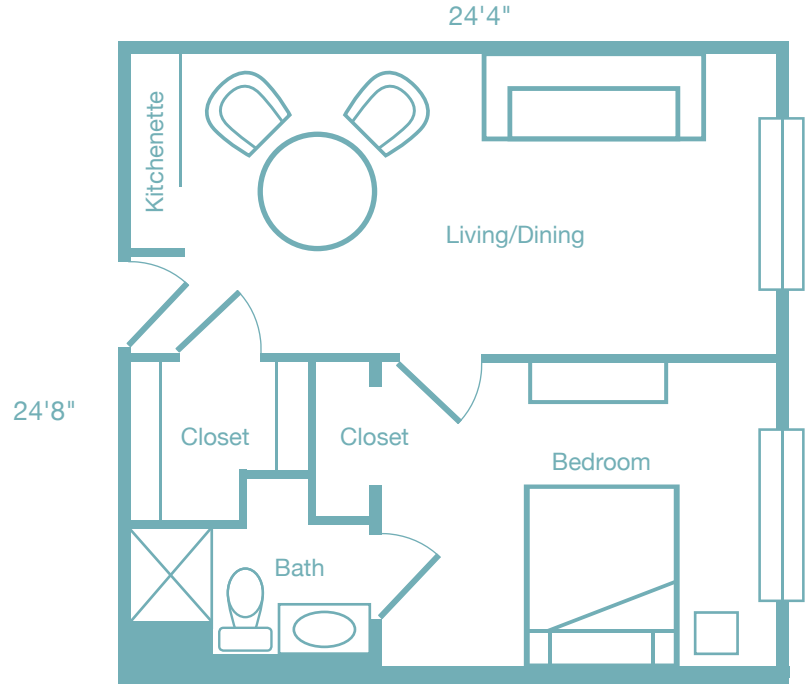

BRANDERMILL WOODS

*Dorset*

The Chesterfield / The Holly Inn  
One Bedroom — 600 Square Feet