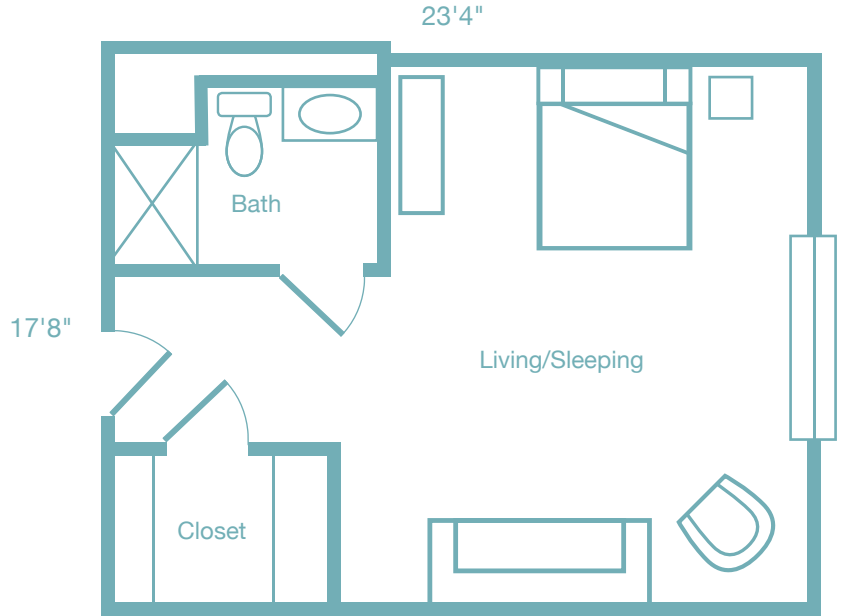

BRANDERMILL WOODS

Norfolk

The Chesterfield / The Holly Inn
Studio — 400 Square Feet