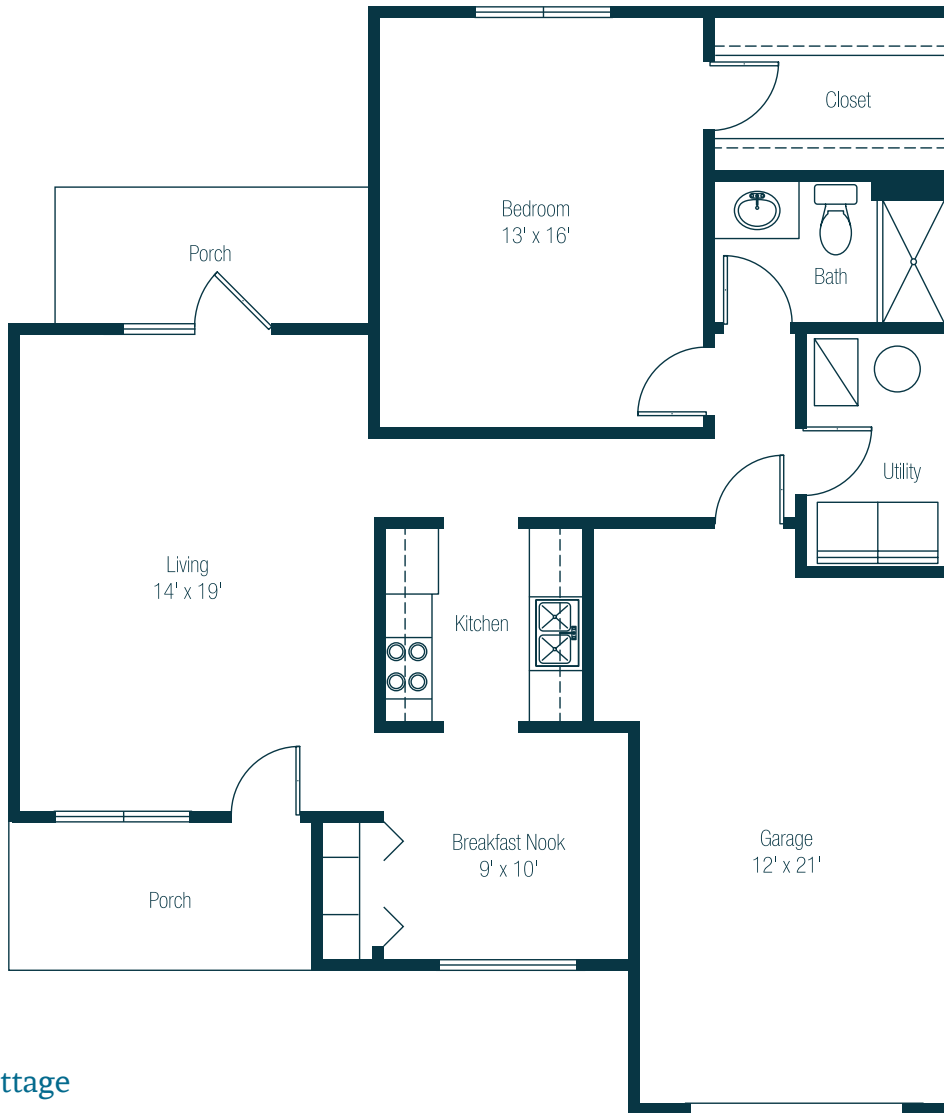

Wyndham

1 Bedroom Cottage
987 square feet