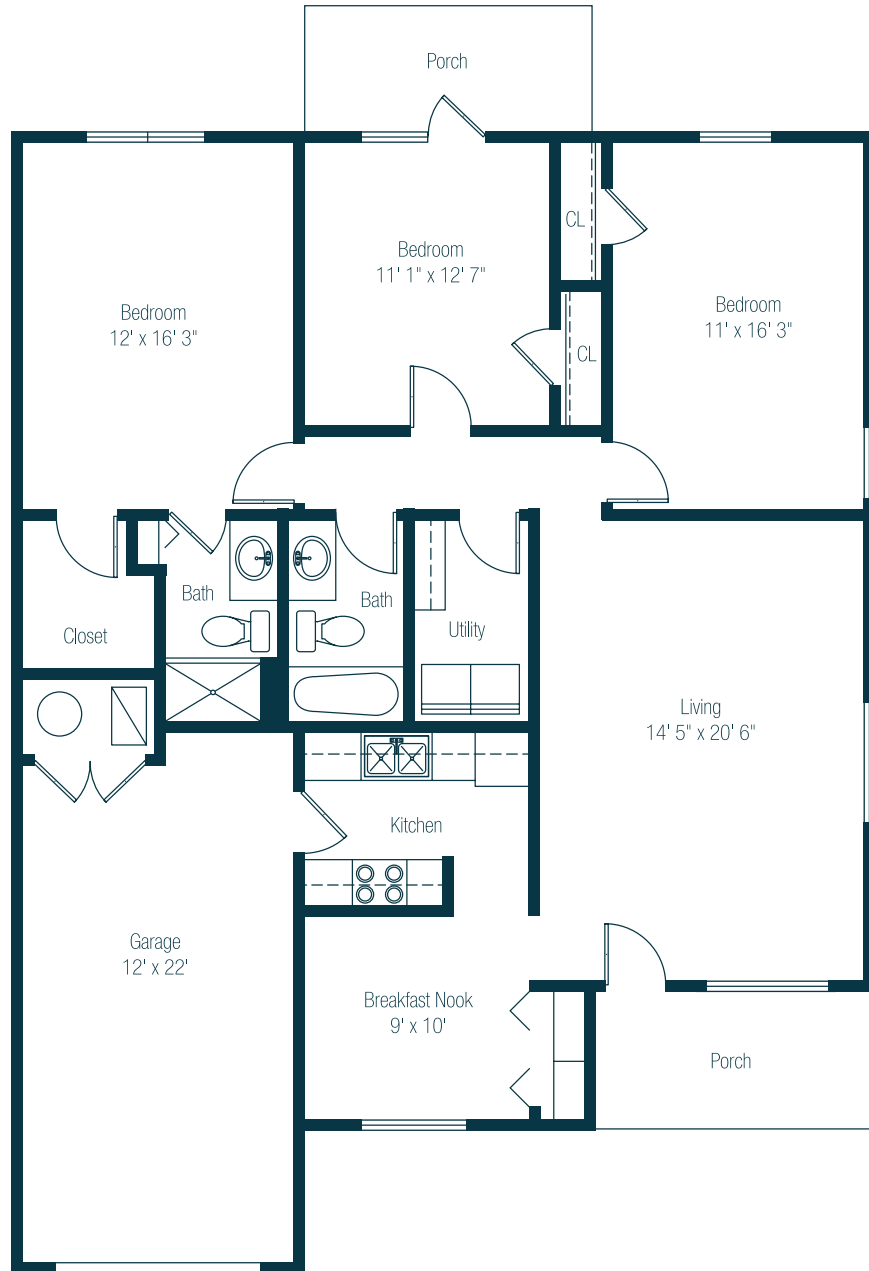

*Kent*

3 Bedroom Cottage  
1,402 square feet

(2,792 w/ Basement)