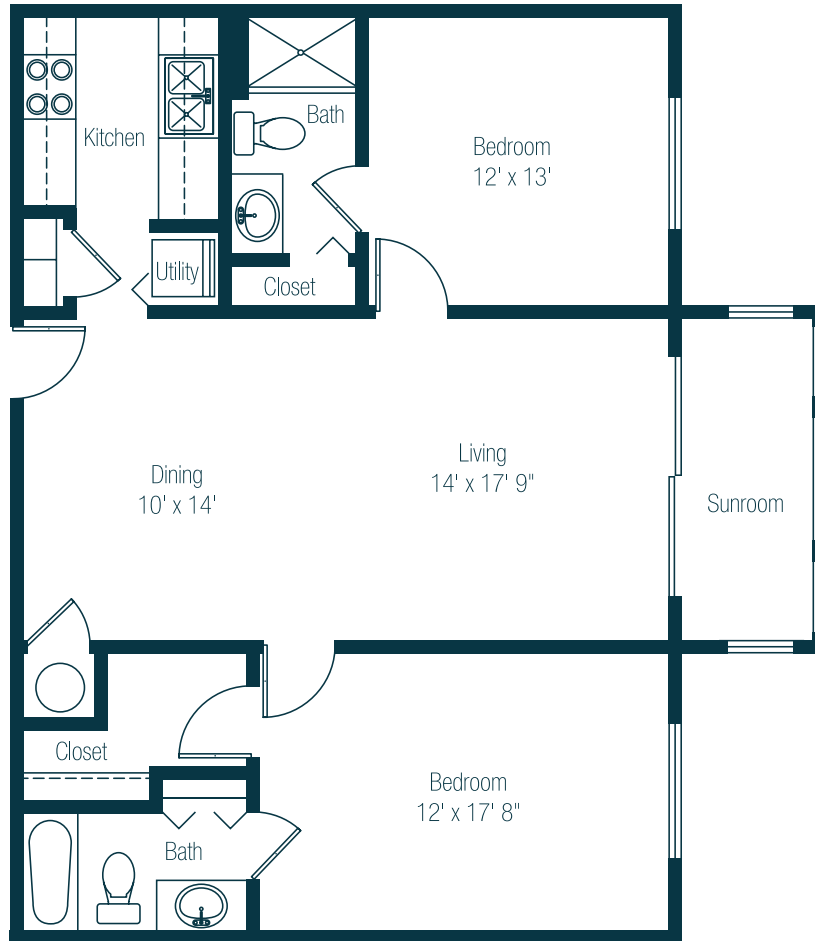

Franklyn

2 Bedroom Apartment
1,246 square feet