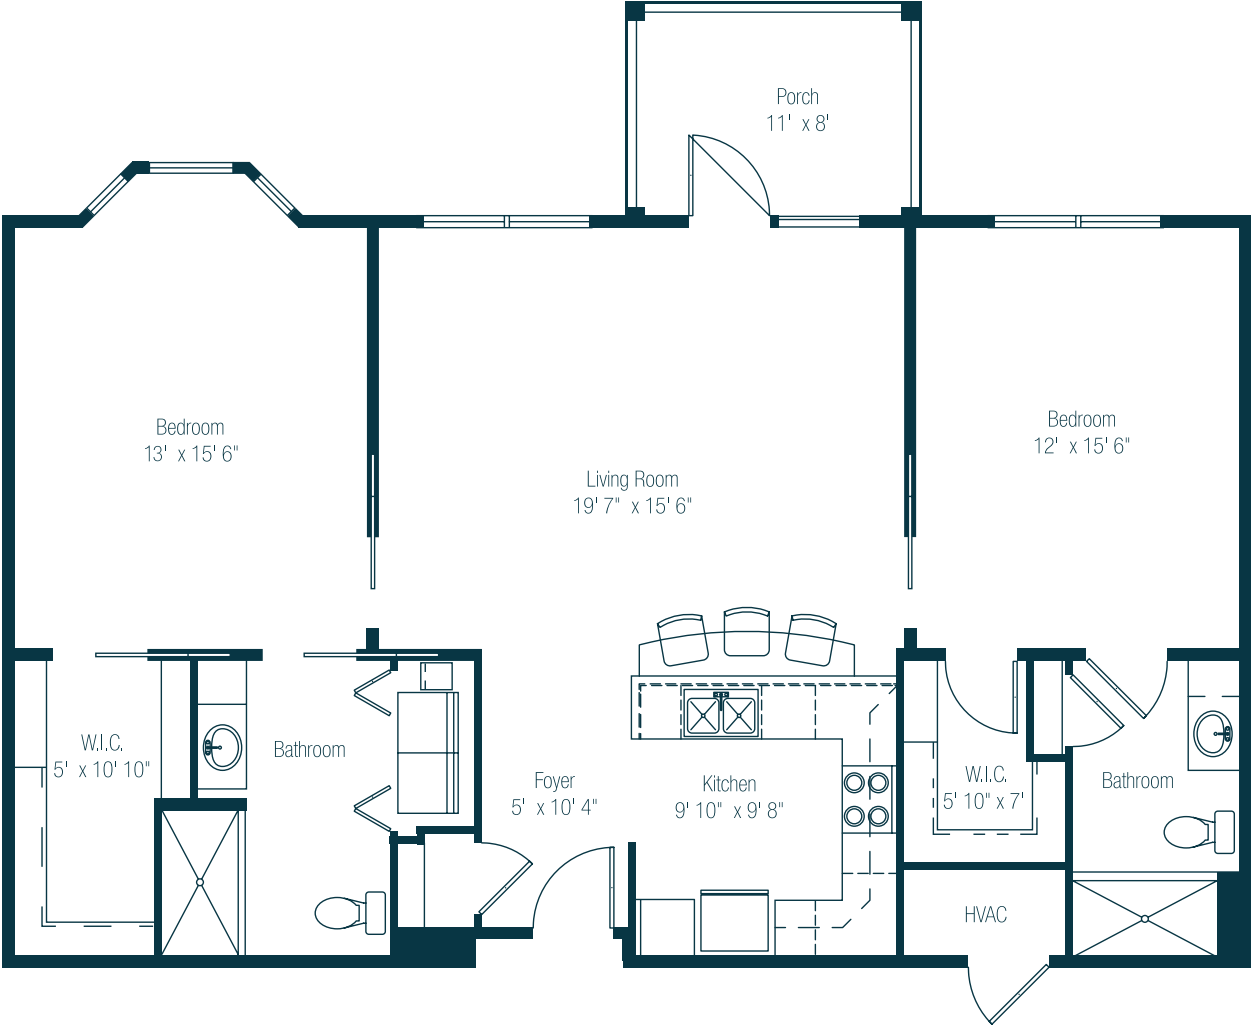

# Cornwall

2 Bedroom Apartment  
1,236 square feet