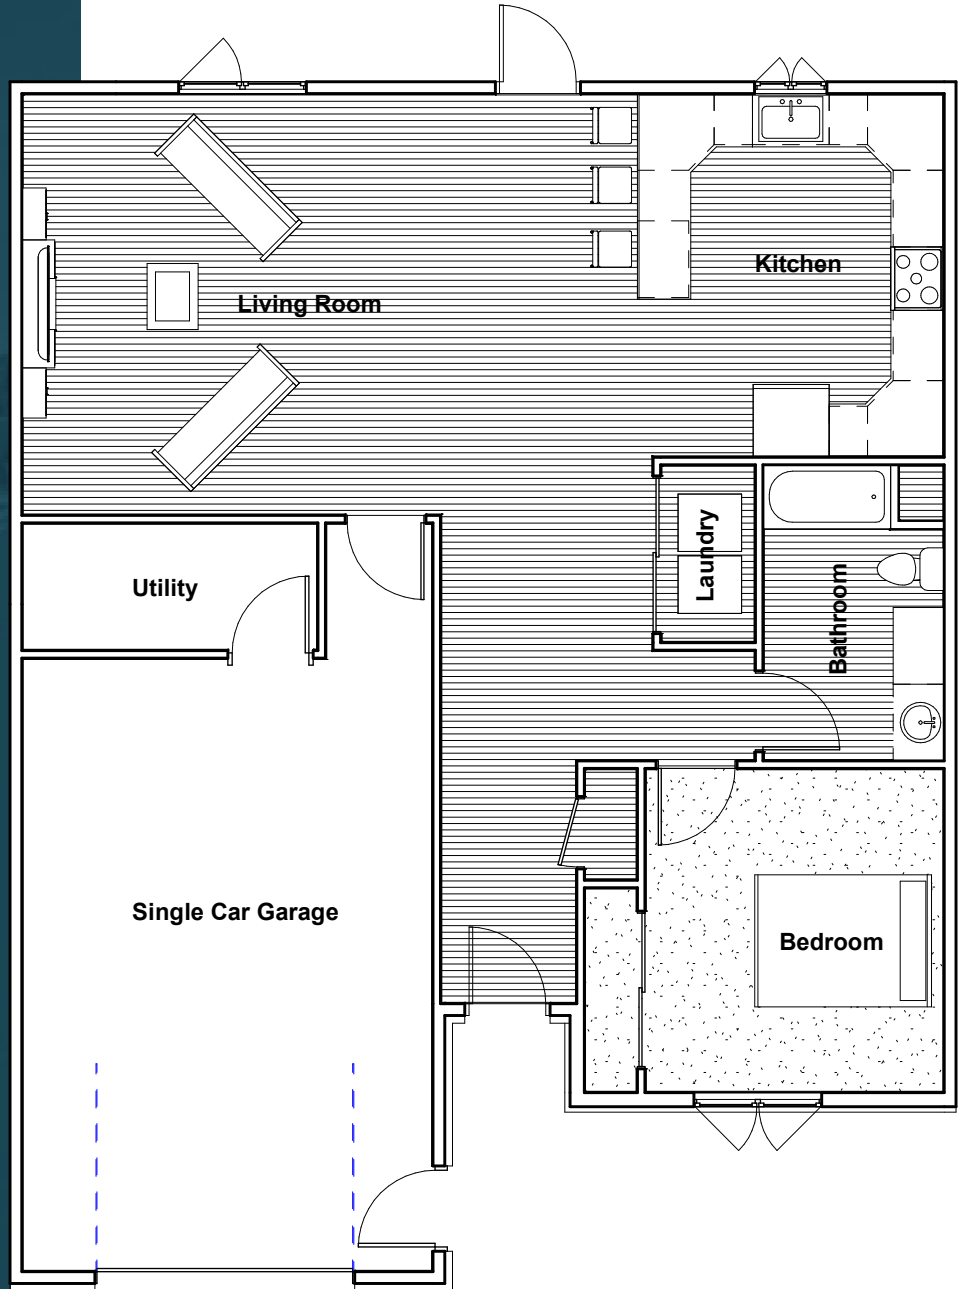

1 Bedroom Floor Plan

OVERVIEW

- 1 bedroom
- 1 bath
- 1,082 sq. ft.
- Attached single garage
- Tray ceilings
- Individual climate control
- High-end appliances
- Luxury flooring
- Window coverings
- Master bedroom walk-in closet
- Wheelchair friendly
- Pet friendly
- Landscape maintenance
- Snow removal
- Range / microwave and disposal
- Washer / dryer hookups
- On-site social activities
- Community clubhouse
- 55+ community: no minors as residents
- On-site management
- Over 1 mile of new walking paths and sidewalks