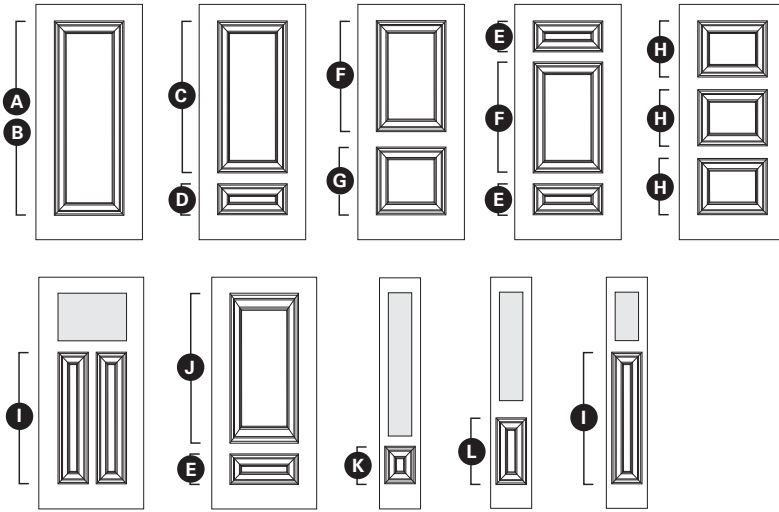

**6'8" EXECUTIVE DOORS DISPLAY PANEL PLACEMENT**

(Letters are for reference purposes only)

**EXECUTIVE PANELS – ALUMINUM / PVC FRAME**

Panel Code	Panel Size	Cut Out Size	
A	EX-80A or V	20" X 64"	21" X 65"
B	EX-82A or V	22" x 64"	23" x 65"
C	EX-70A or V	22" x 48"	23" x 49"
D	EX-72A or V	22" X 11"	23" X 12"
E	EX-40A or V	22" X 8 1/2"	23" X 9 1/2"
F	EX-60A or V	22" X 36"	23" X 37"
G	EX-62A or V	22" X 20 3/4"	23" x 21 3/4"
H	EX-50A or V	22" X 17"	23" X 18"
I	EX-843A or V	8" X 43"	9" X 44"
J	EX-71A or V	22" X 53"	23" X 54"
K	EX-74A or V	8" X 11"	9" X 12"
L	EX-64A or V	8" X 20 3/4"	9" X 21 3/4"
M	EX-84A or V	7" X 11"	8" X 12"

**8'0" EXECUTIVE DOORS DISPLAY PANEL PLACEMENT**

(Letters are for reference purposes only)