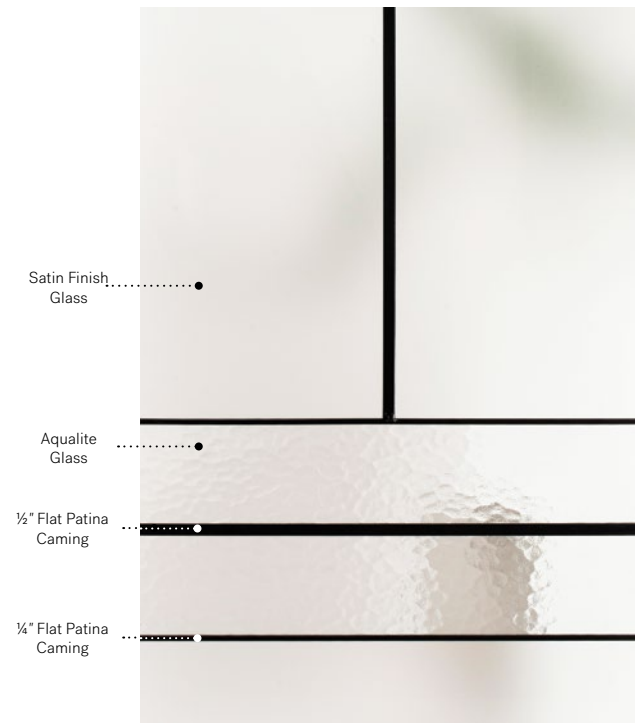

Avenue

Soho steel door p.21. Avenue 22" x 48" doorglass p.37. Satin finish glass transom, custom size.

Avenue

Minimalist and urban, Avenue's bold design is out of the ordinary. Its Aqualite and satin finish glass paired with thin and wide flat patina coming create a retro feel. Perfect for a farmhouse-style home or suburban cottage.

Stained glass: Satin finish glass and Aqualite glass.
Coming: ½" wide flat Patina coming and ¼" wide flat Patina coming.
Frames: Contemporary or Novapvc.
Sidelites and transom: Looks great accompanied by Satin finish or Clear glass.
 Available in custom sizes.

Privacy Level **4/5**
PRIVATE

Frames	22" x 48"	22" x 36"	8" x 48"	8" x 36"
Contemporary	10-366-057-003	10-366-050-003	10-366-017-003	10-366-010-003
Novapvc	10-366-057-001	10-366-050-001	10-366-017-001	10-366-010-001
Stainable	10-366-057-002	10-366-050-002	10-366-017-002	10-366-010-002