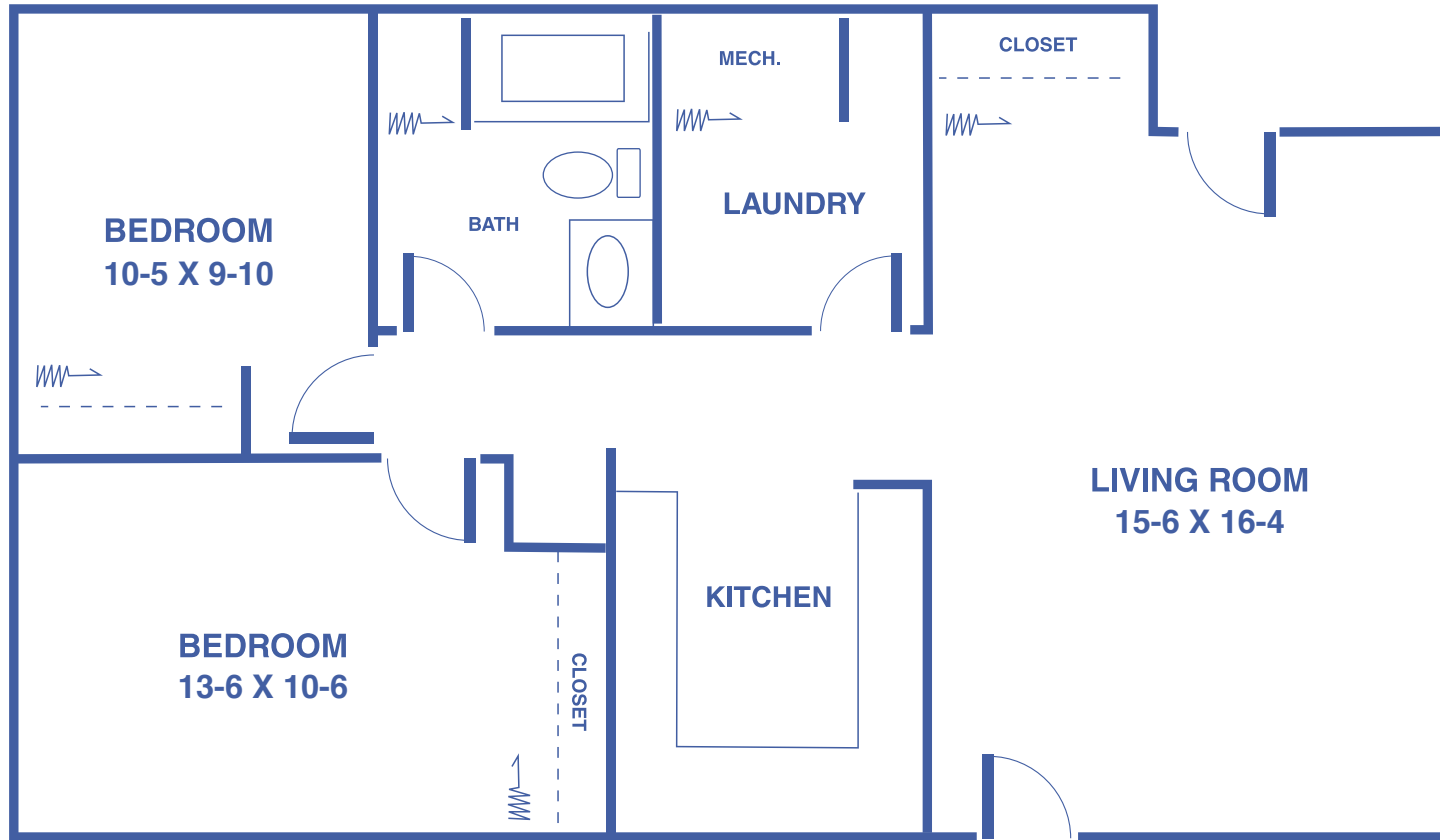

TWO-BEDROOM DUPLEX

WITH CARPORT: 900 SQUARE FEET

Floor plans may vary slightly and are not to scale.