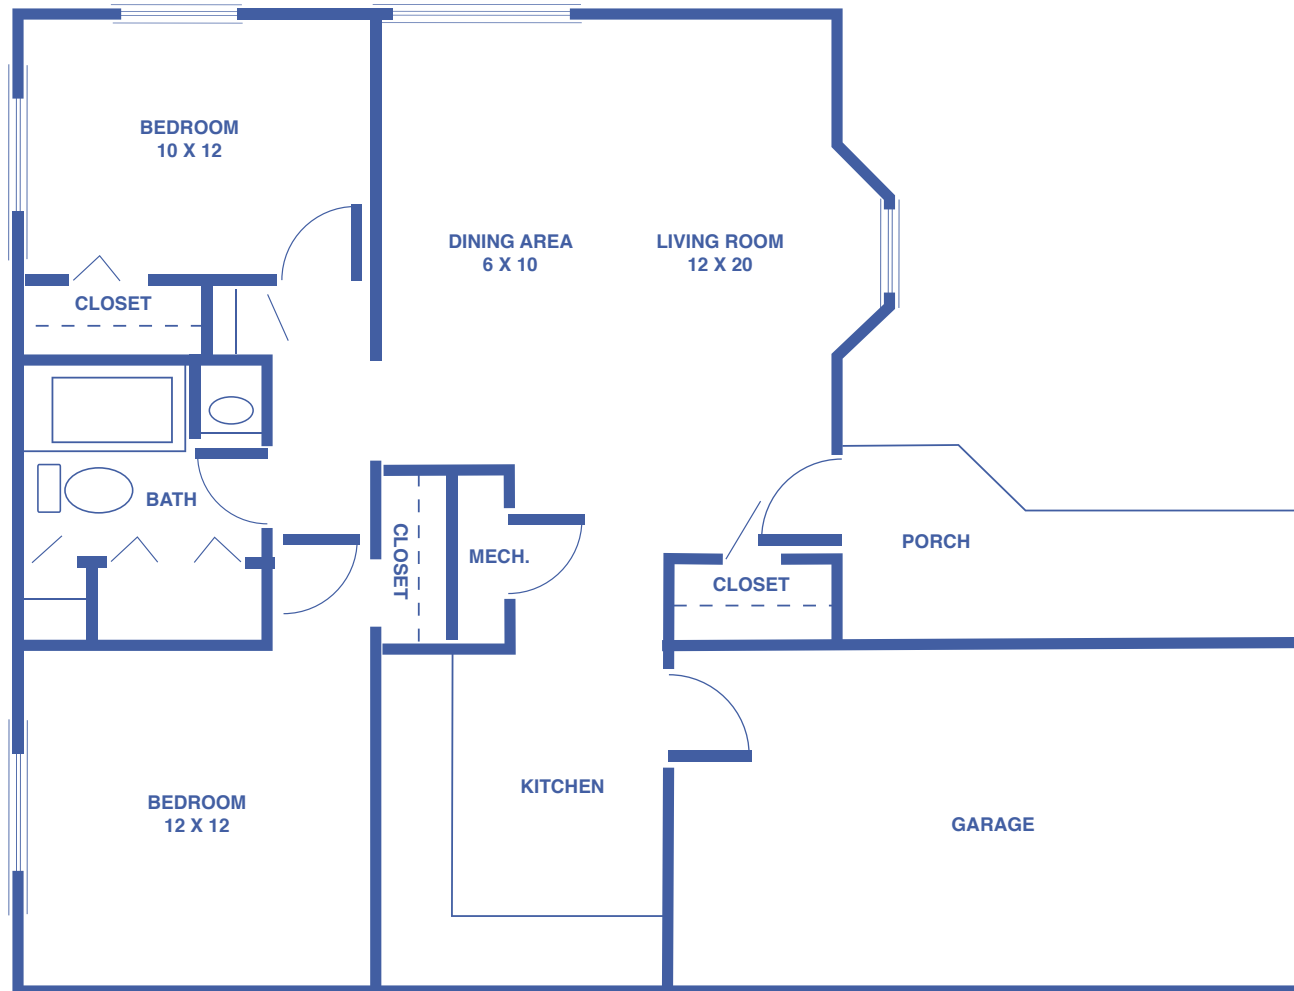

# TWO-BEDROOM DUPLEX

WITH GARAGE: 826 SQUARE FEET

Floor plans may vary slightly and are not to scale.