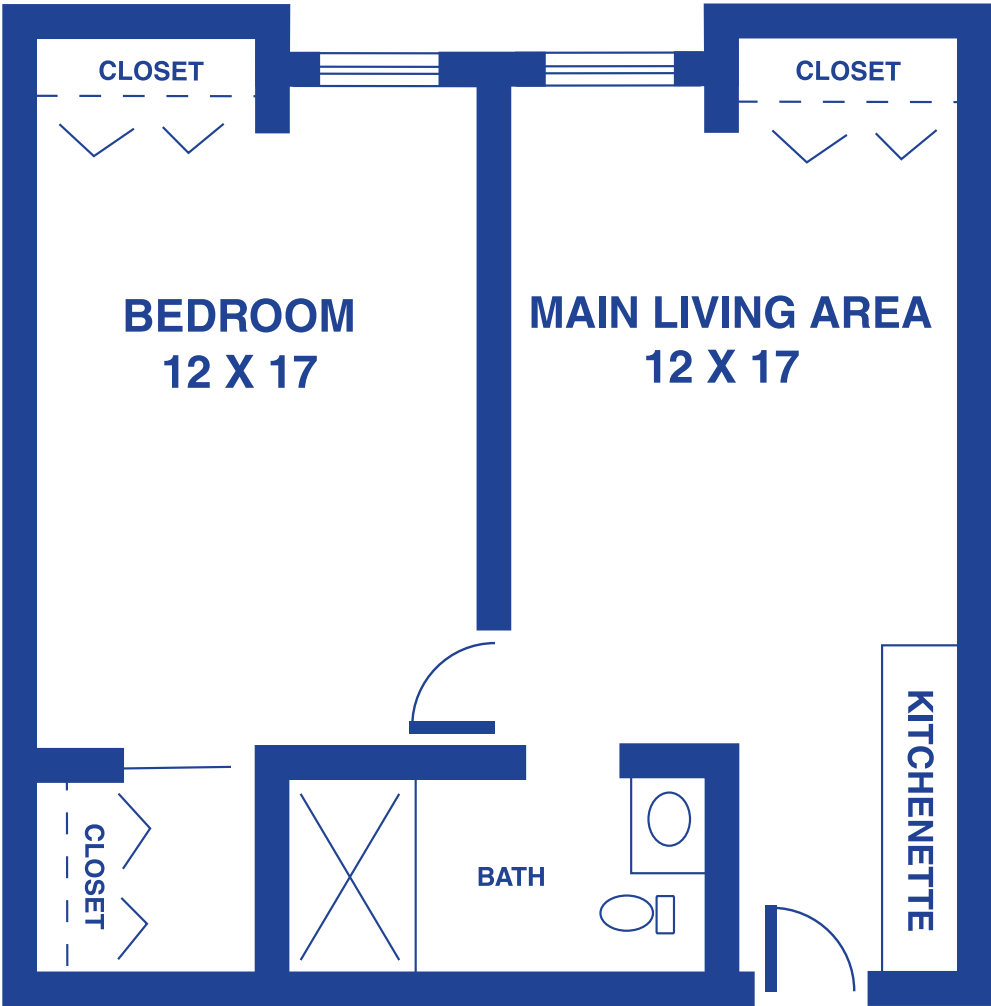

FLOOR

PLANS

PARSONS

Presbyterian Manor

STUDIO WITH HALF-BATH

204 SQUARE FEET

Floor plans may vary slightly and are not to scale.

STUDIO WITH FULL BATH AND KITCHEN

180 SQUARE FEET

Floor plans may vary slightly and are not to scale.

ONE-BEDROOM WITHOUT KITCHEN

408 SQUARE FEET

Floor plans may vary slightly and are not to scale.

ONE-BEDROOM WITH KITCHEN

408 SQUARE FEET

Floor plans may vary slightly and are not to scale.