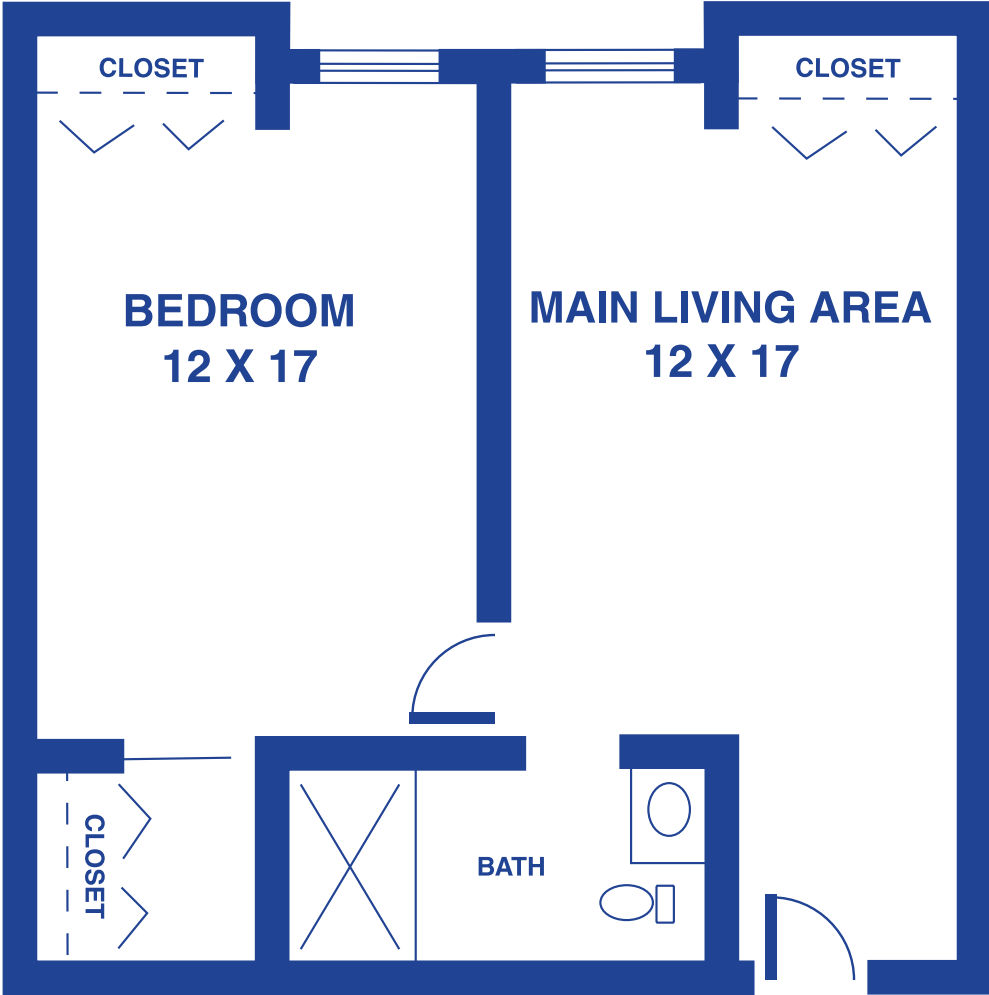

FLOOR

PLANS

PARSONS

Presbyterian Manor

STUDIO WITH HALF-BATH

204 SQUARE FEET

Floor plans may vary slightly and are not to scale.

STUDIO WITH FULL BATH AND KITCHEN

180 SQUARE FEET

Floor plans may vary slightly and are not to scale.

ONE-BEDROOM WITHOUT KITCHEN

408 SQUARE FEET

Floor plans may vary slightly and are not to scale.

ONE-BEDROOM WITH KITCHEN

408 SQUARE FEET

Floor plans may vary slightly and are not to scale.