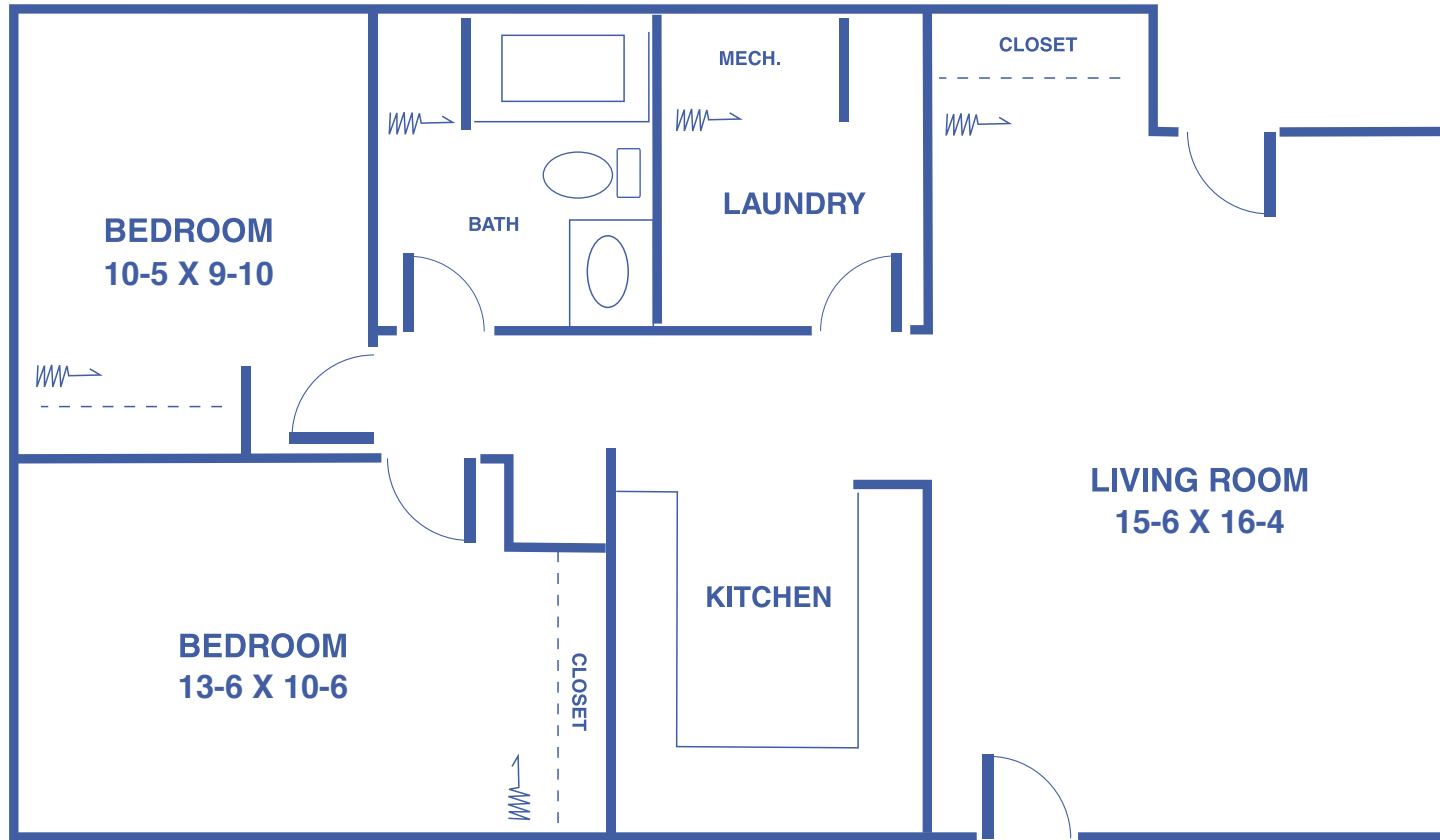

TWO-BEDROOM DUPLEX

WITH CARPORT: 900 SQUARE FEET

Floor plans may vary slightly and are not to scale.