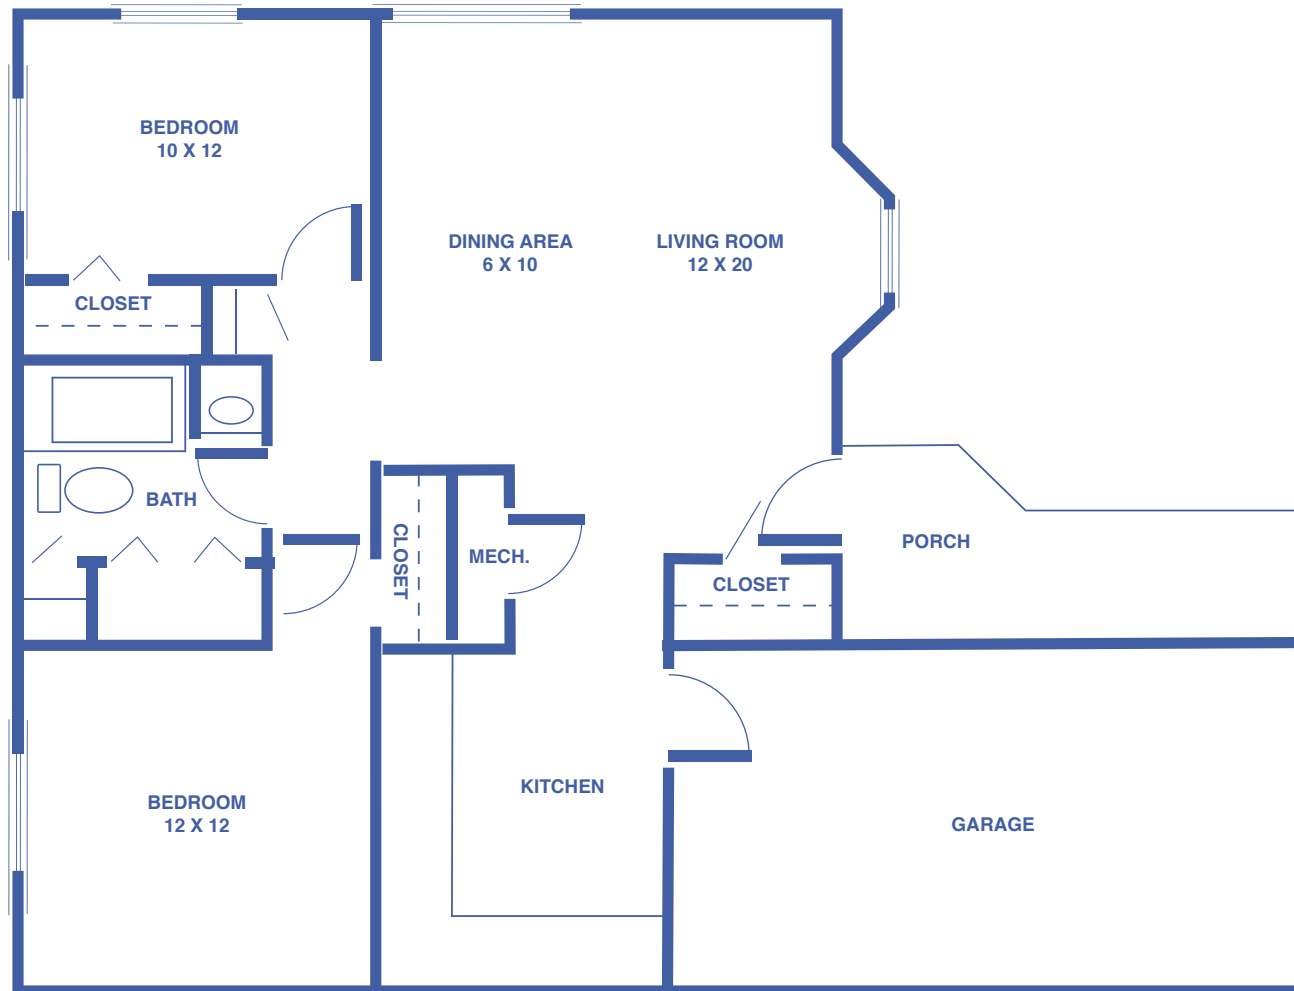

TWO-BEDROOM DUPLEX

WITH GARAGE: 826 SQUARE FEET

Floor plans may vary slightly and are not to scale.