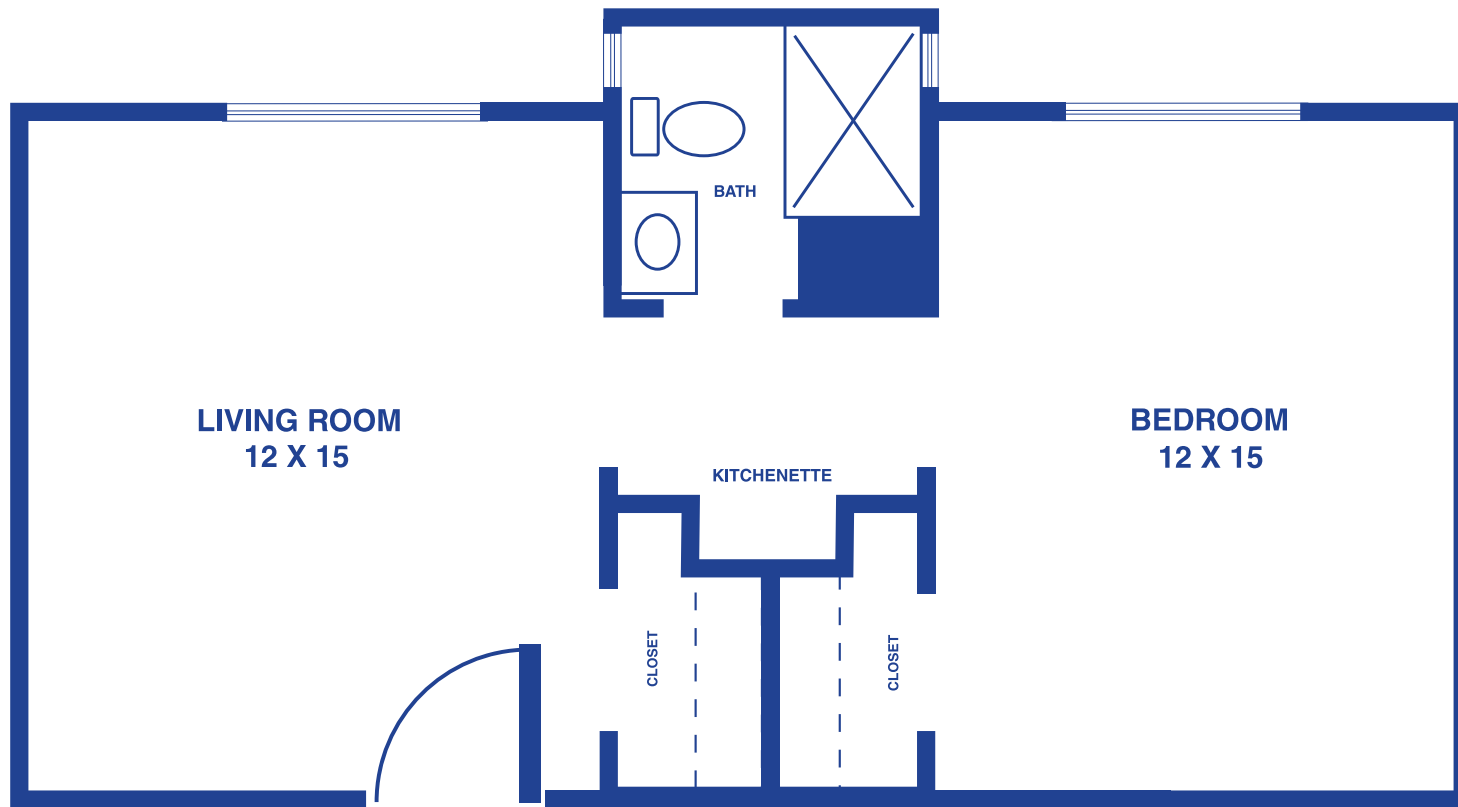

# KALB VILLA SUITE

480 SQUARE FEET

Floor plans may vary slightly and are not to scale.