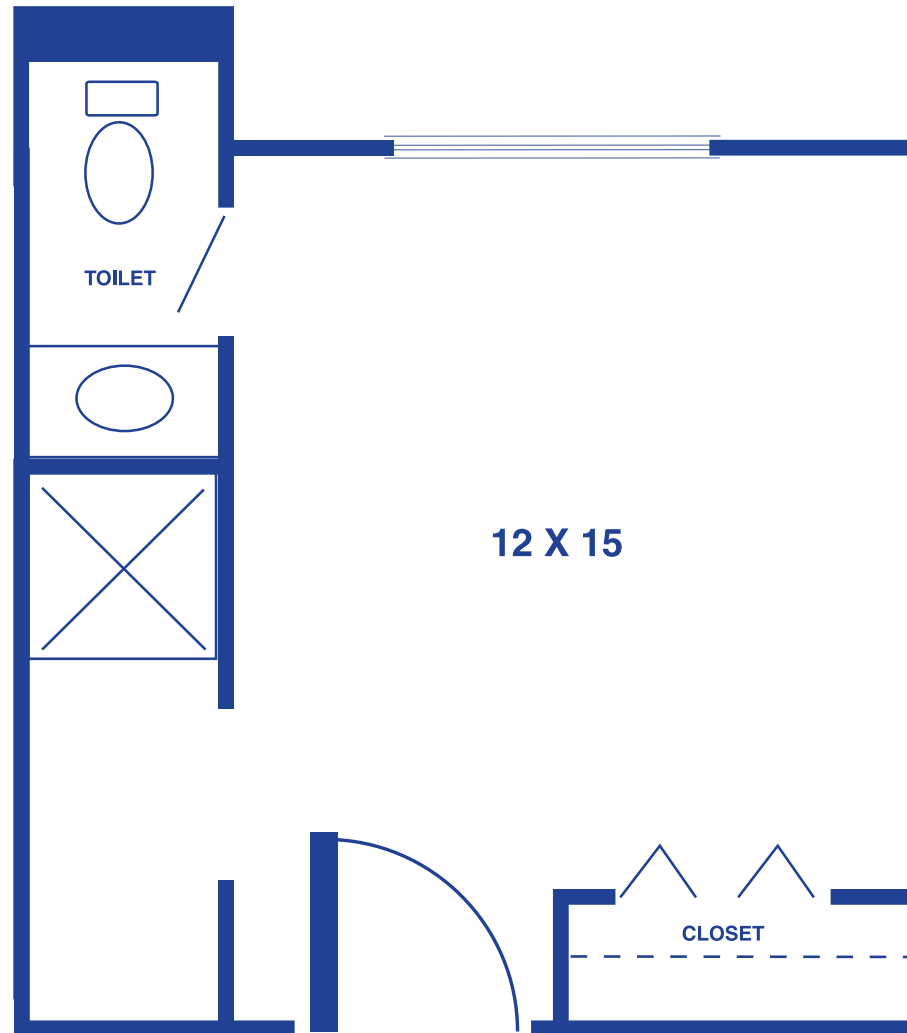

KALB VILLA STUDIO

240 SQUARE FEET

Floor plans may vary slightly and are not to scale.