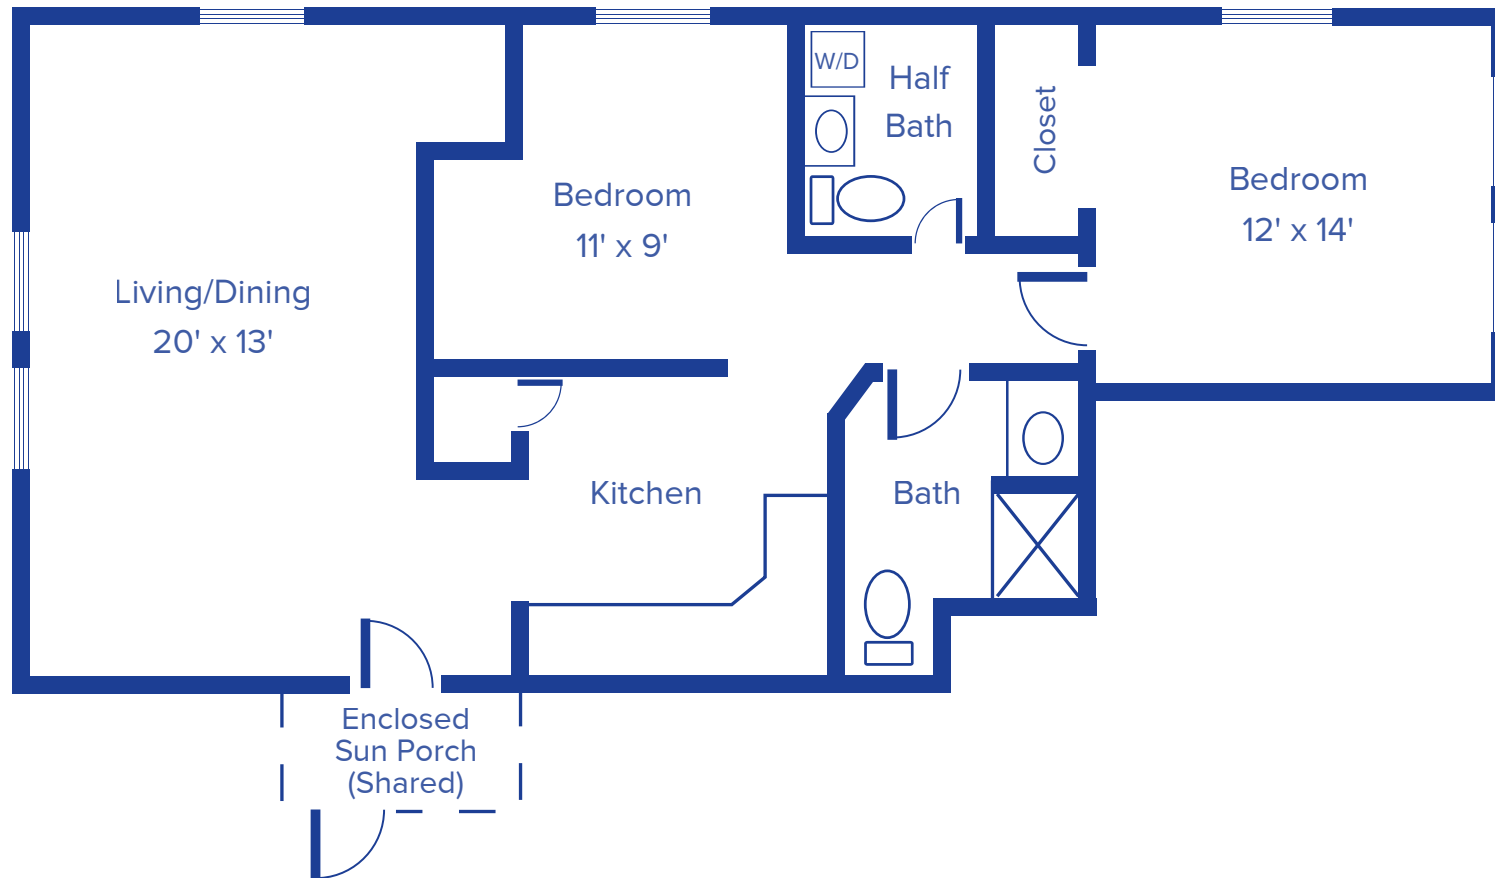

GARDEN APARTMENTS: PLAN A

2-BEDROOM / 1.5-BATH / 750 SQUARE FEET

Floor plans may vary slightly and are not to scale.