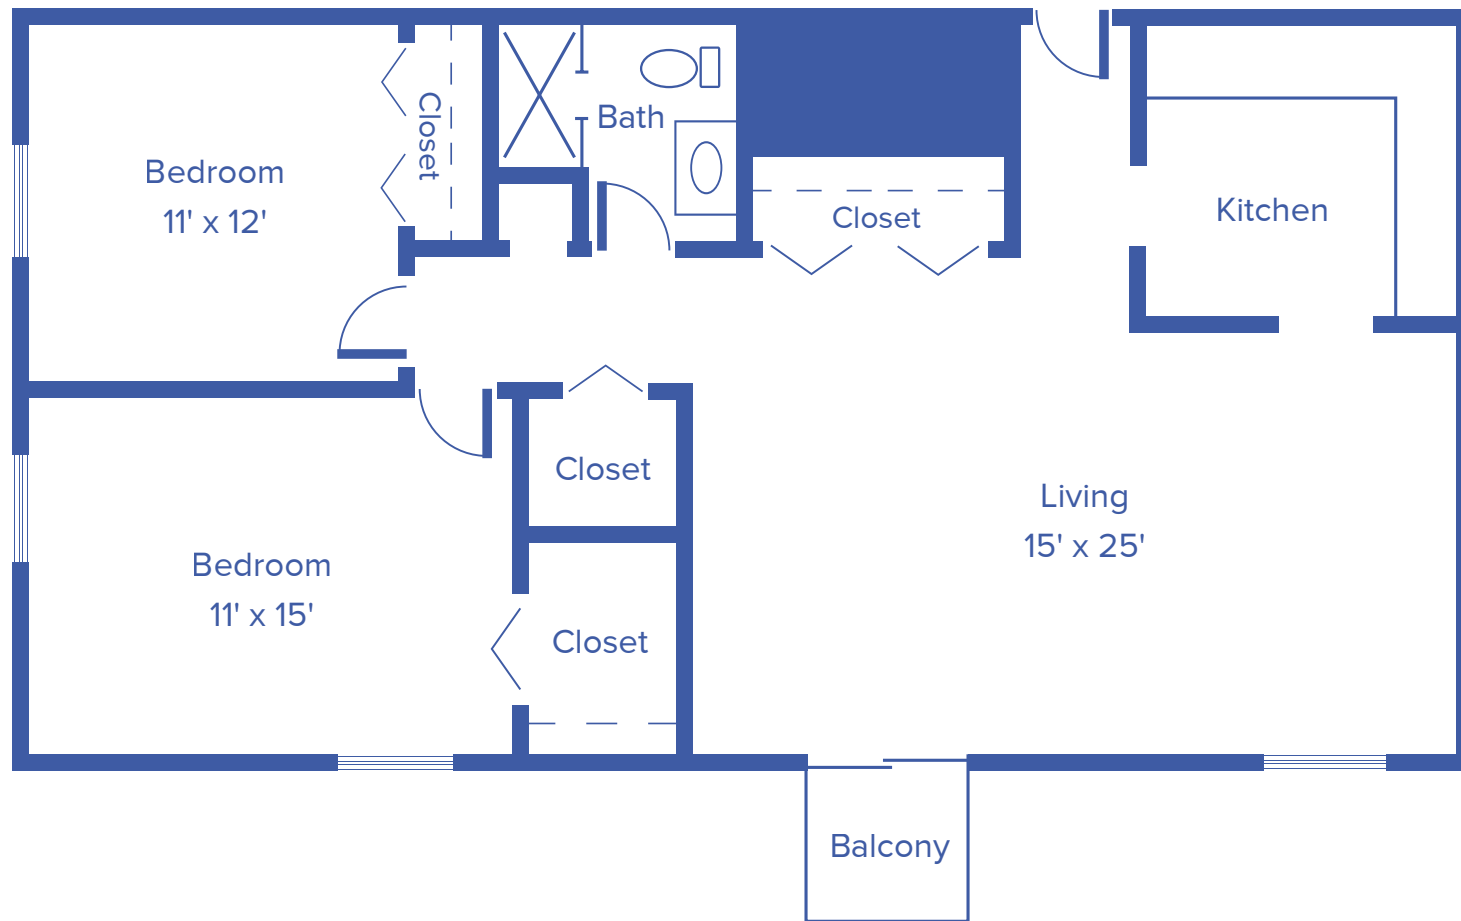

BROADWAY APARTMENTS: TWO-BEDROOM

1-BATH / 1,000 SQUARE FEET

Floor plans may vary slightly and are not to scale.