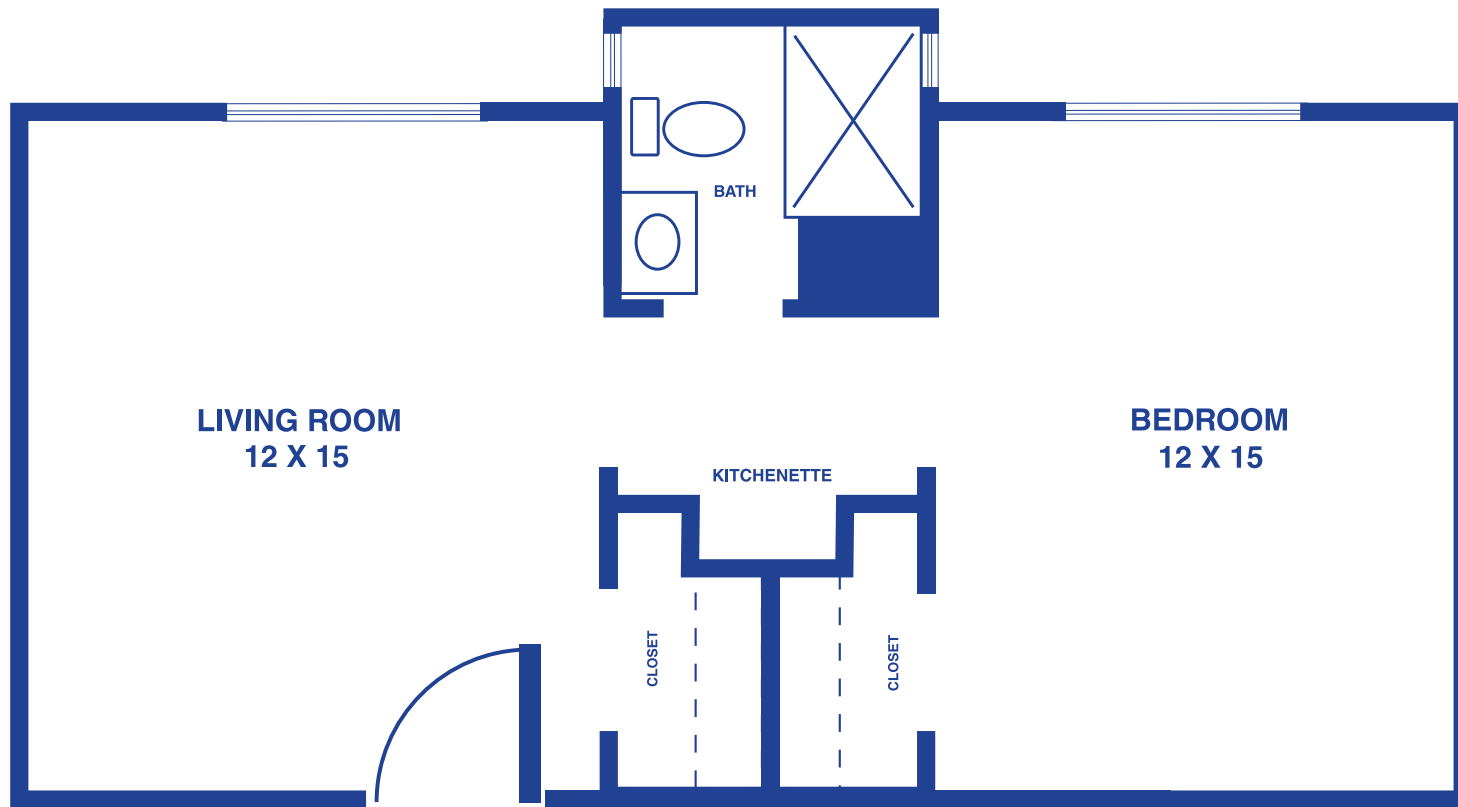

FLOOR

PLANS

NEWTON

Presbyterian Manor

KALB VILLA STUDIO

240 SQUARE FEET

Floor plans may vary slightly and are not to scale.

KALB VILLA SUITE

480 SQUARE FEET

Floor plans may vary slightly and are not to scale.

ANDERSON PLACE STUDIO

240 SQUARE FEET

Floor plans may vary slightly and are not to scale.

ANDERSON PLACE SUITE

480 SQUARE FEET

Floor plans may vary slightly and are not to scale.