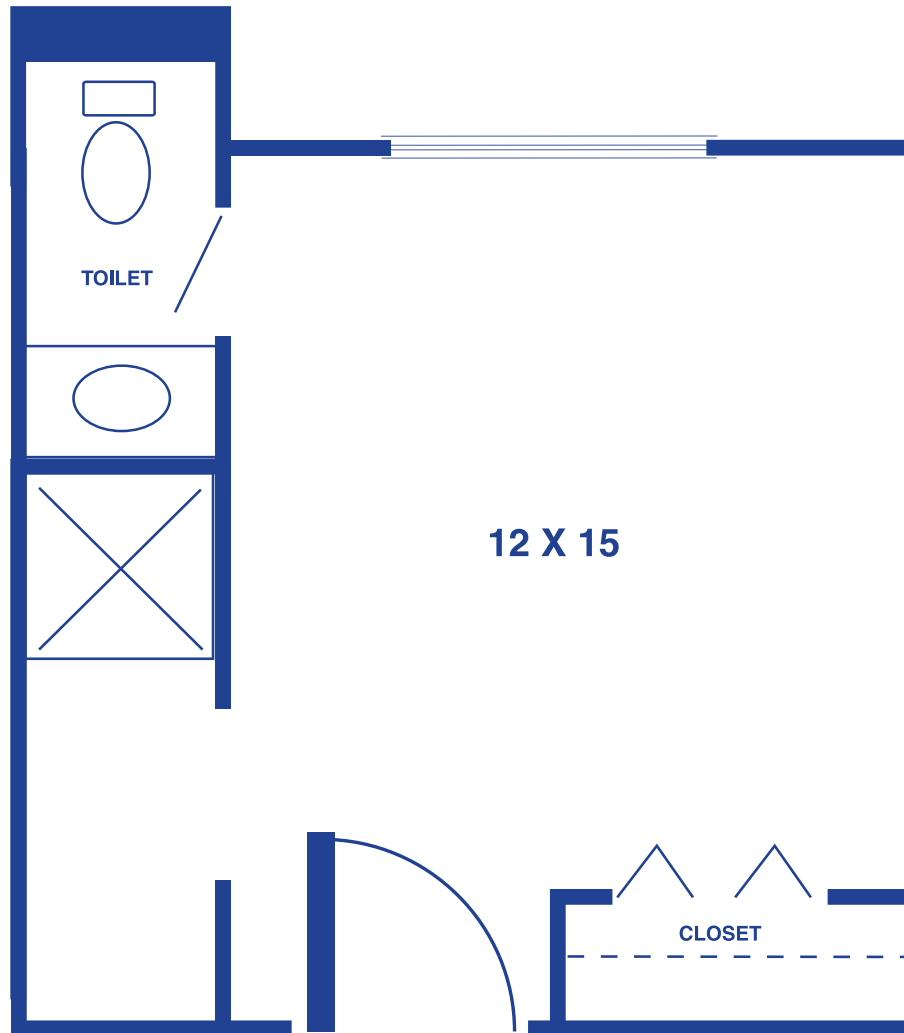

FLOOR

PLANS

NEWTON

Presbyterian Manor

KALB VILLA STUDIO

240 SQUARE FEET

Floor plans may vary slightly and are not to scale.

KALB VILLA SUITE

480 SQUARE FEET

Floor plans may vary slightly and are not to scale.

ANDERSON PLACE STUDIO

240 SQUARE FEET

Floor plans may vary slightly and are not to scale.

ANDERSON PLACE SUITE

480 SQUARE FEET

Floor plans may vary slightly and are not to scale.