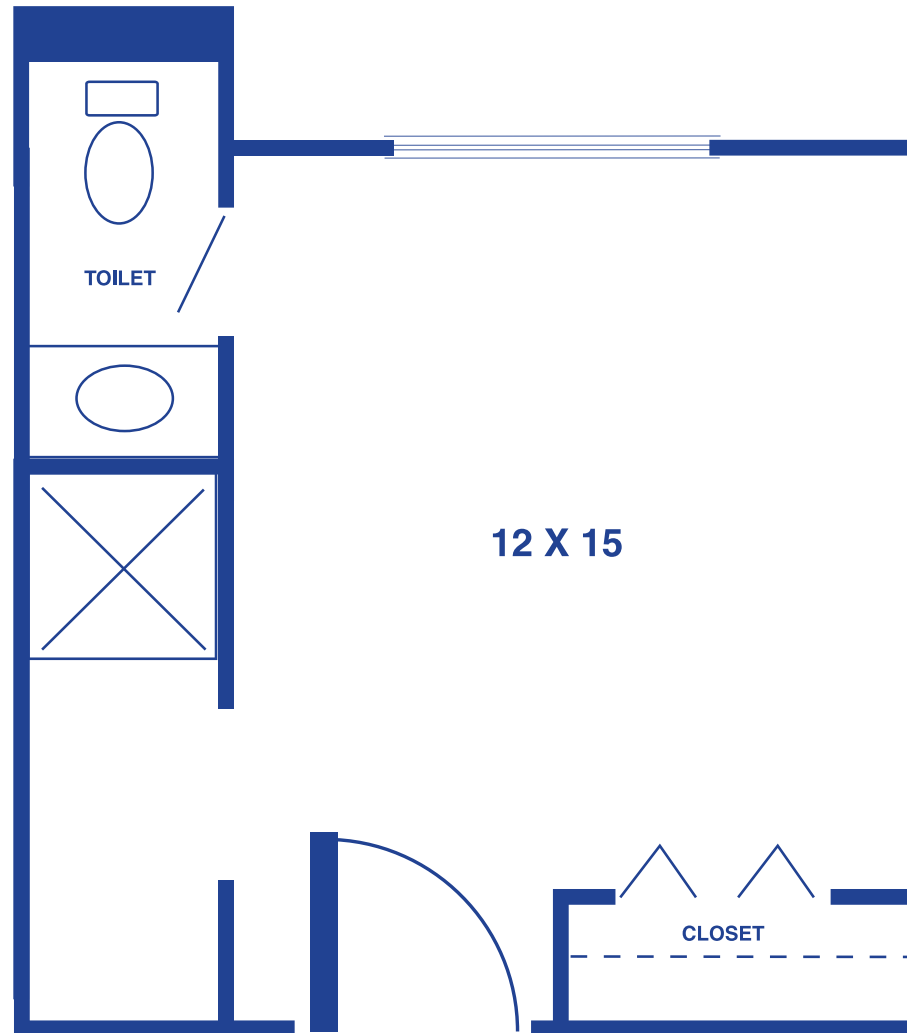

FLOOR

PLANS

NEWTON

Presbyterian Manor

KALB VILLA STUDIO

240 SQUARE FEET

Floor plans may vary slightly and are not to scale.

KALB VILLA SUITE

480 SQUARE FEET

Floor plans may vary slightly and are not to scale.

ANDERSON PLACE STUDIO

240 SQUARE FEET

Floor plans may vary slightly and are not to scale.

ANDERSON PLACE SUITE

480 SQUARE FEET

Floor plans may vary slightly and are not to scale.