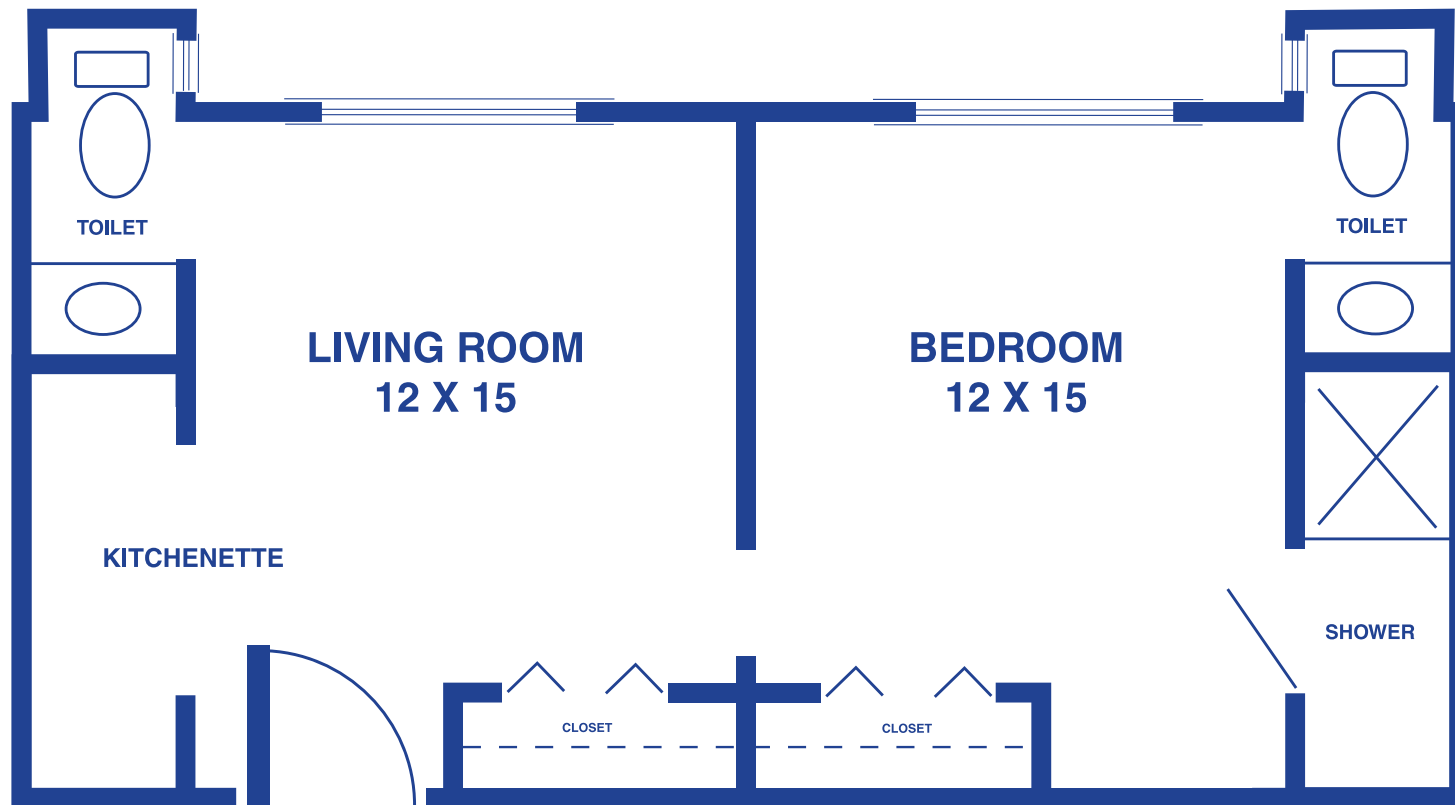

FLOOR

PLANS

NEWTON

Presbyterian Manor

KALB VILLA STUDIO

240 SQUARE FEET

Floor plans may vary slightly and are not to scale.

KALB VILLA SUITE

480 SQUARE FEET

Floor plans may vary slightly and are not to scale.

ANDERSON PLACE STUDIO

240 SQUARE FEET

Floor plans may vary slightly and are not to scale.

ANDERSON PLACE SUITE

480 SQUARE FEET

Floor plans may vary slightly and are not to scale.