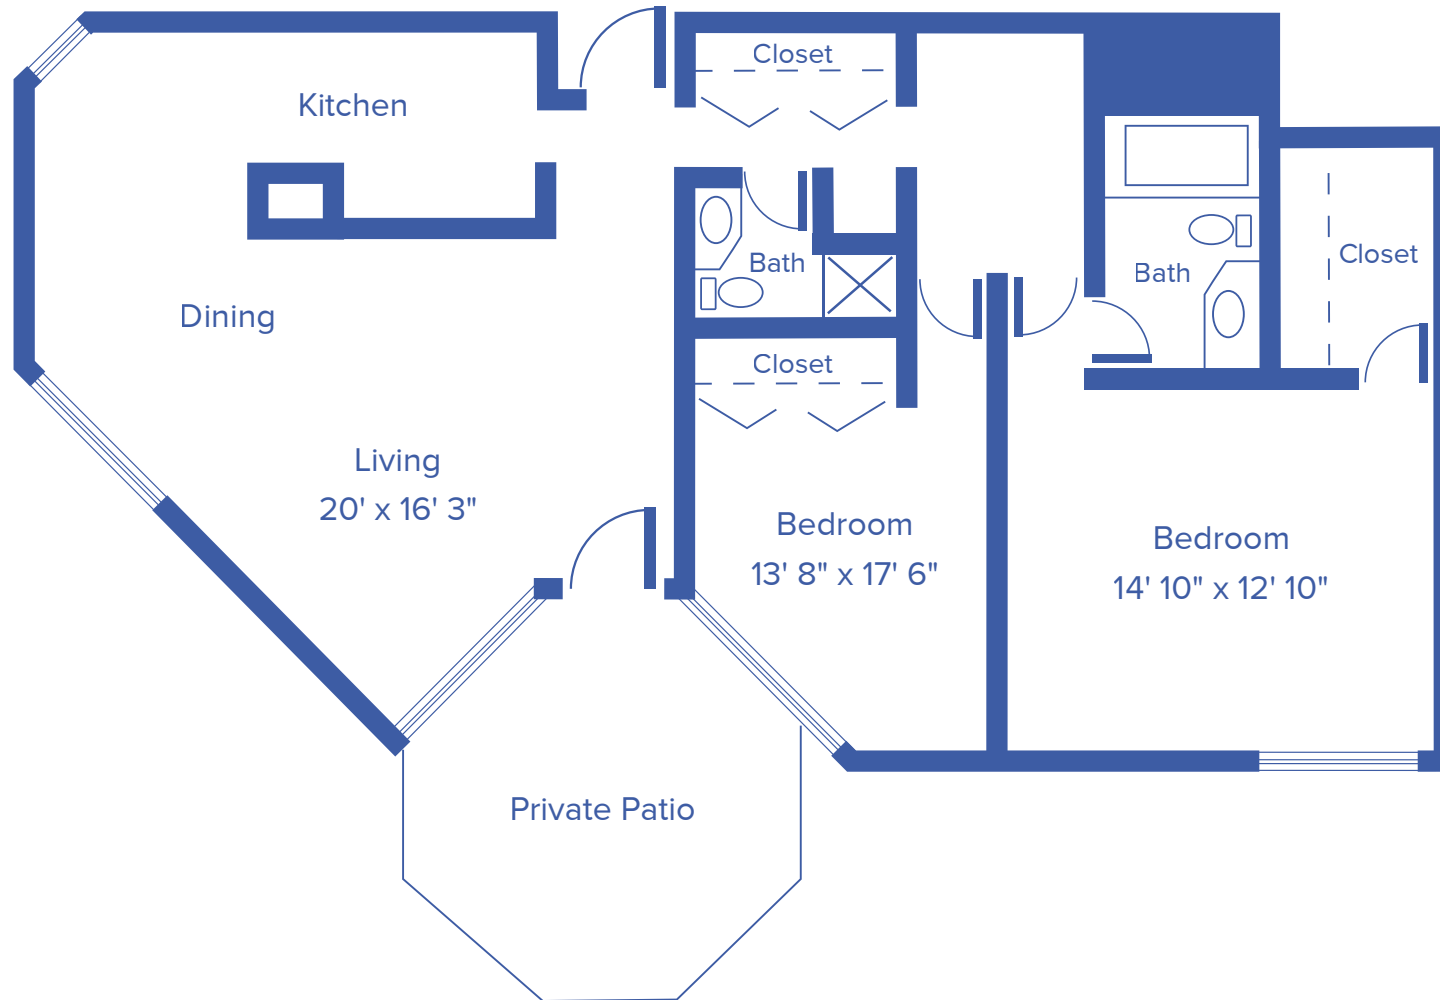

# TWO-BEDROOM DELUXE APARTMENT

1,186 SQUARE FEET

Floor plans may vary slightly and are not to scale.

200 CAMPUS DR, DODGE CITY, KS 67801 • [WWW.MANOROFTHEPLAINS.ORG](http://WWW.MANOROFTHEPLAINS.ORG)

**MANOR** of the **PLAINS**