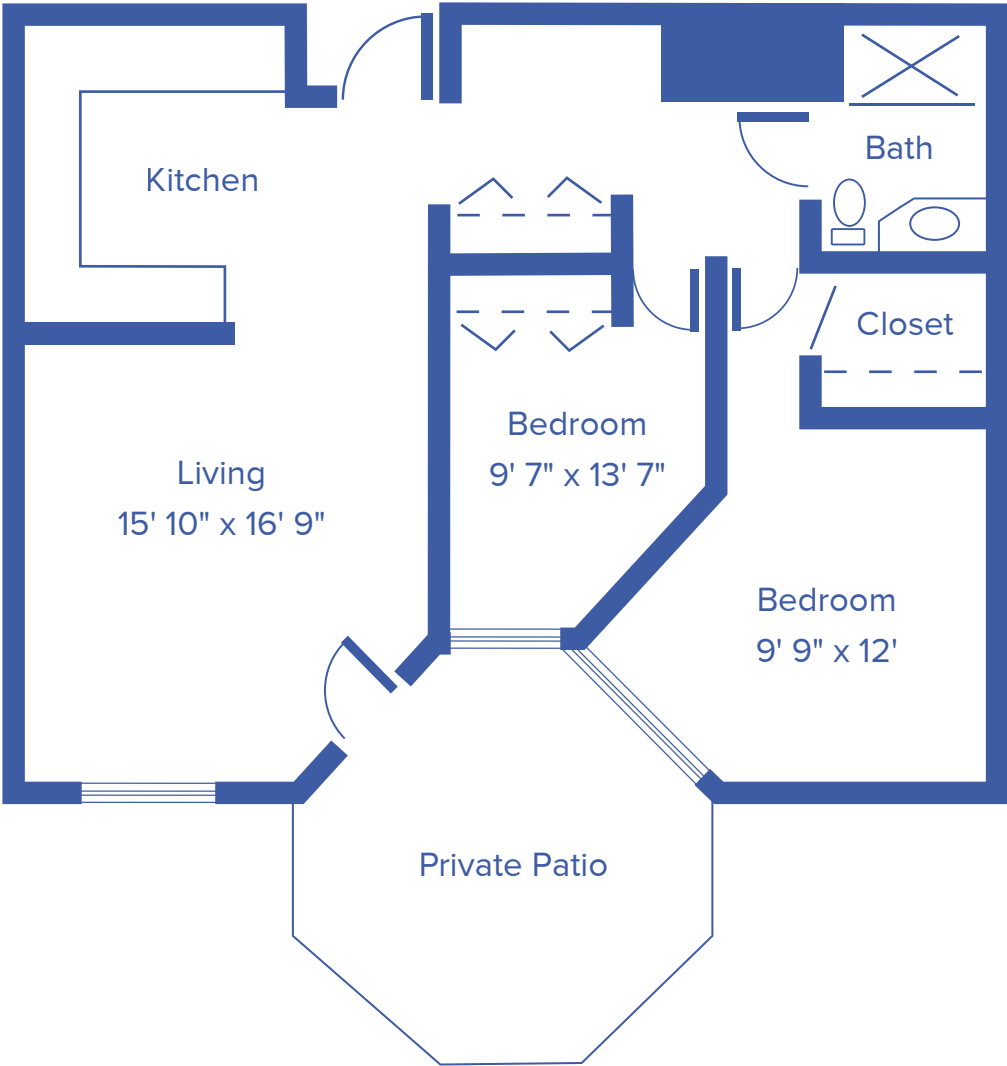

LARGE TWO-BEDROOM APARTMENT

895 SQUARE FEET

Floor plans may vary slightly and are not to scale.

200 CAMPUS DR, DODGE CITY, KS 67801 • WWW.MANOROFTHEPLAINS.ORG

MANOR of the **PLAINS**

A PMMA COMMUNITY