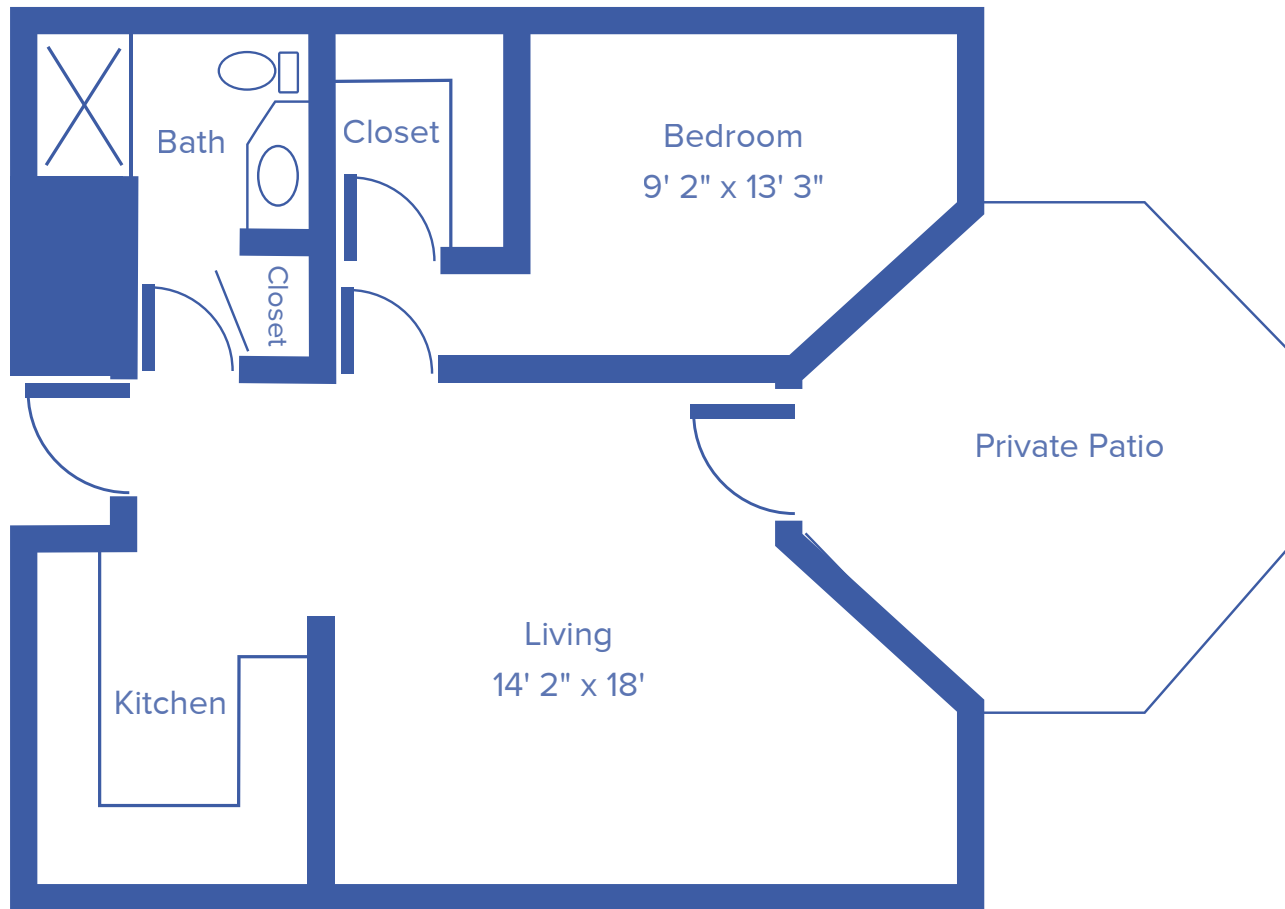

ONE-BEDROOM APARTMENT

625 SQUARE FEET

Floor plans may vary slightly and are not to scale.

200 CAMPUS DR, DODGE CITY, KS 67801 • WWW.MANOROFTHEPLAINS.ORG

MANOR of the **PLAINS**
A PMMA COMMUNITY