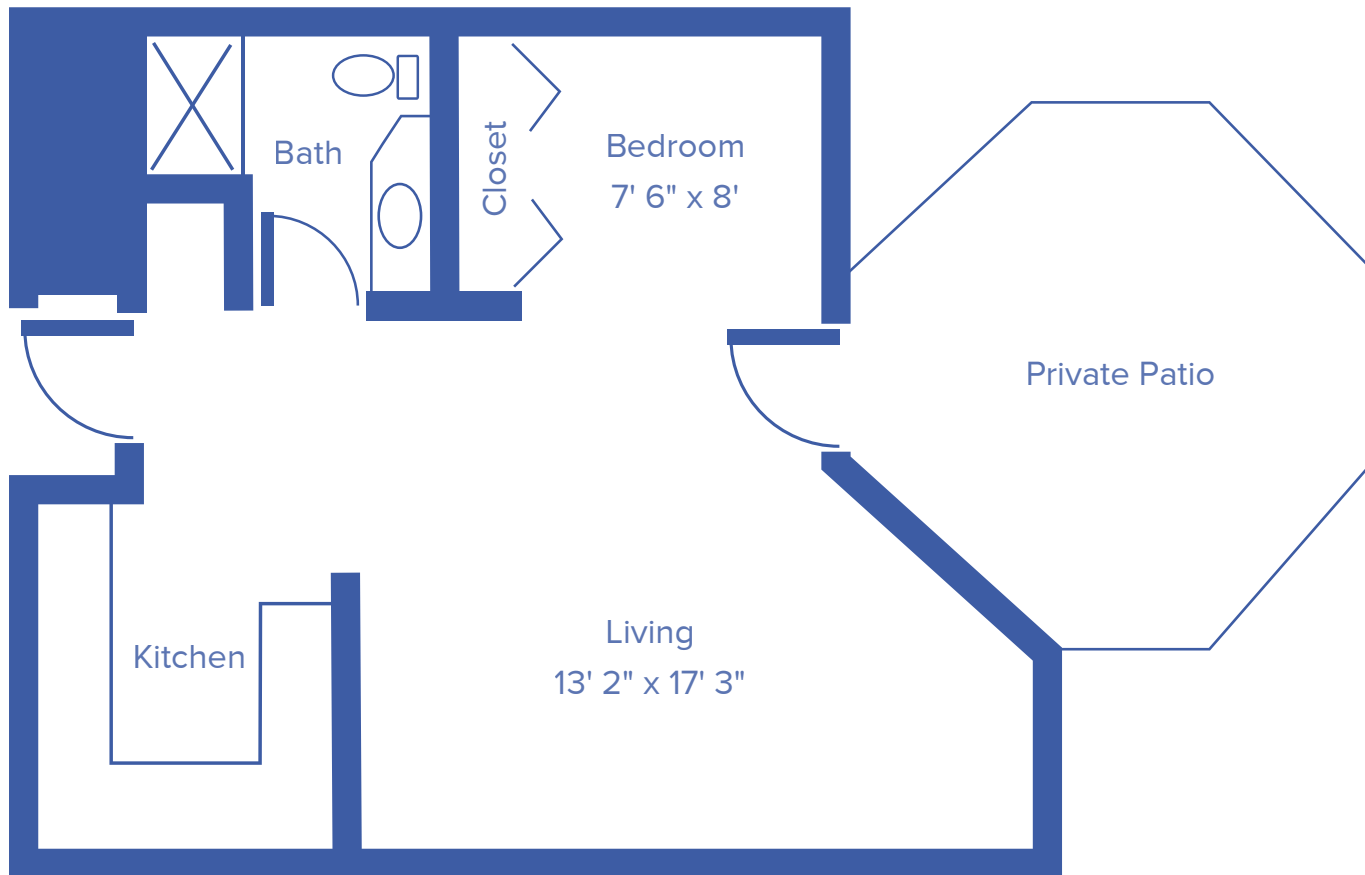

STUDIO APARTMENT

532 SQUARE FEET

Floor plans may vary slightly and are not to scale.