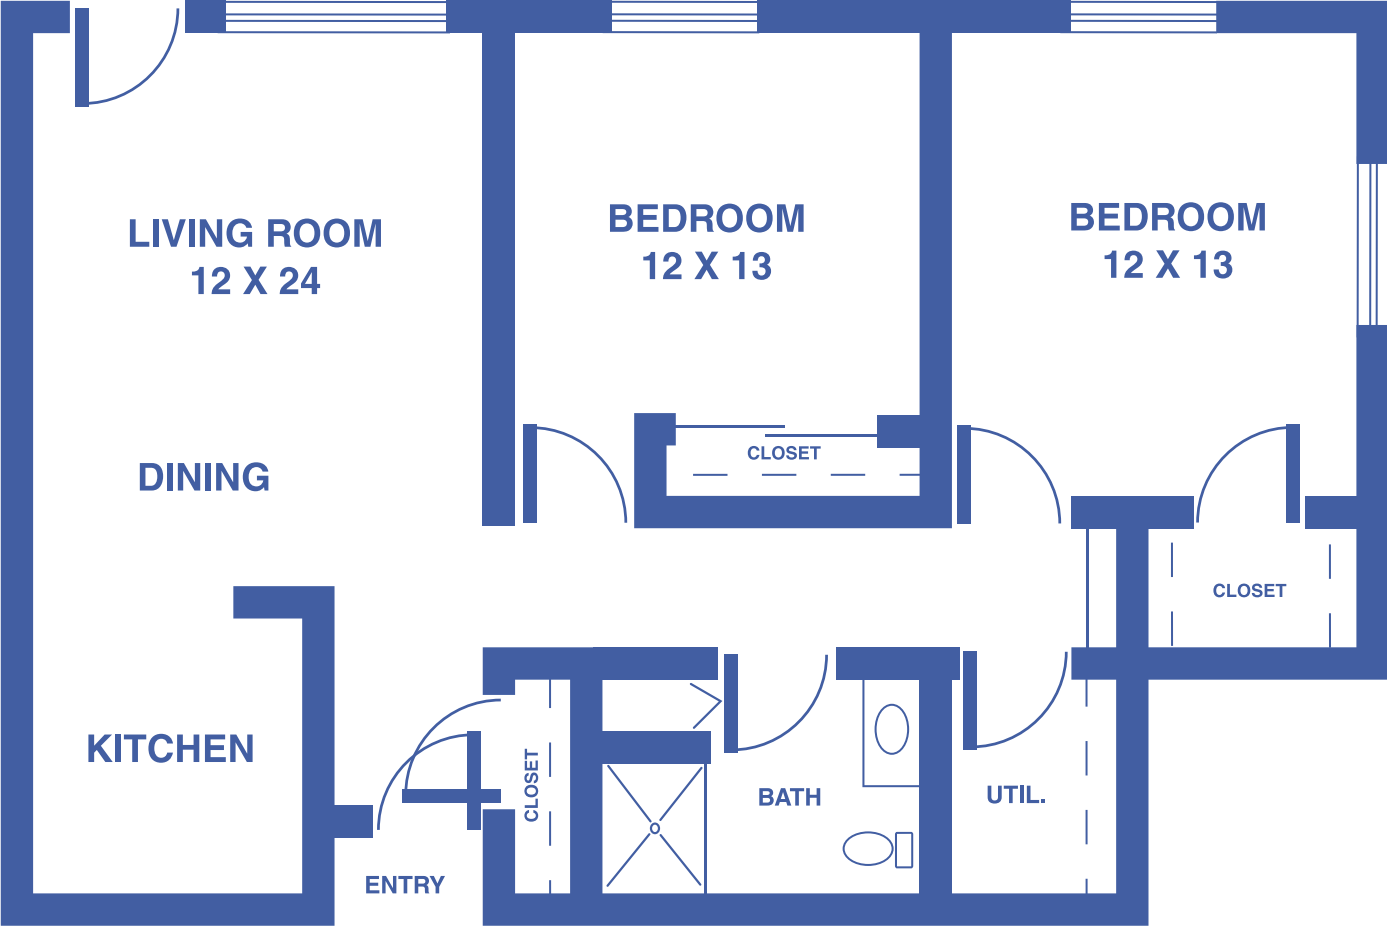

# TWO-BEDROOM APARTMENT

ONE-BATH / 813 SQUARE FEET

Floor plans may vary slightly and are not to scale.