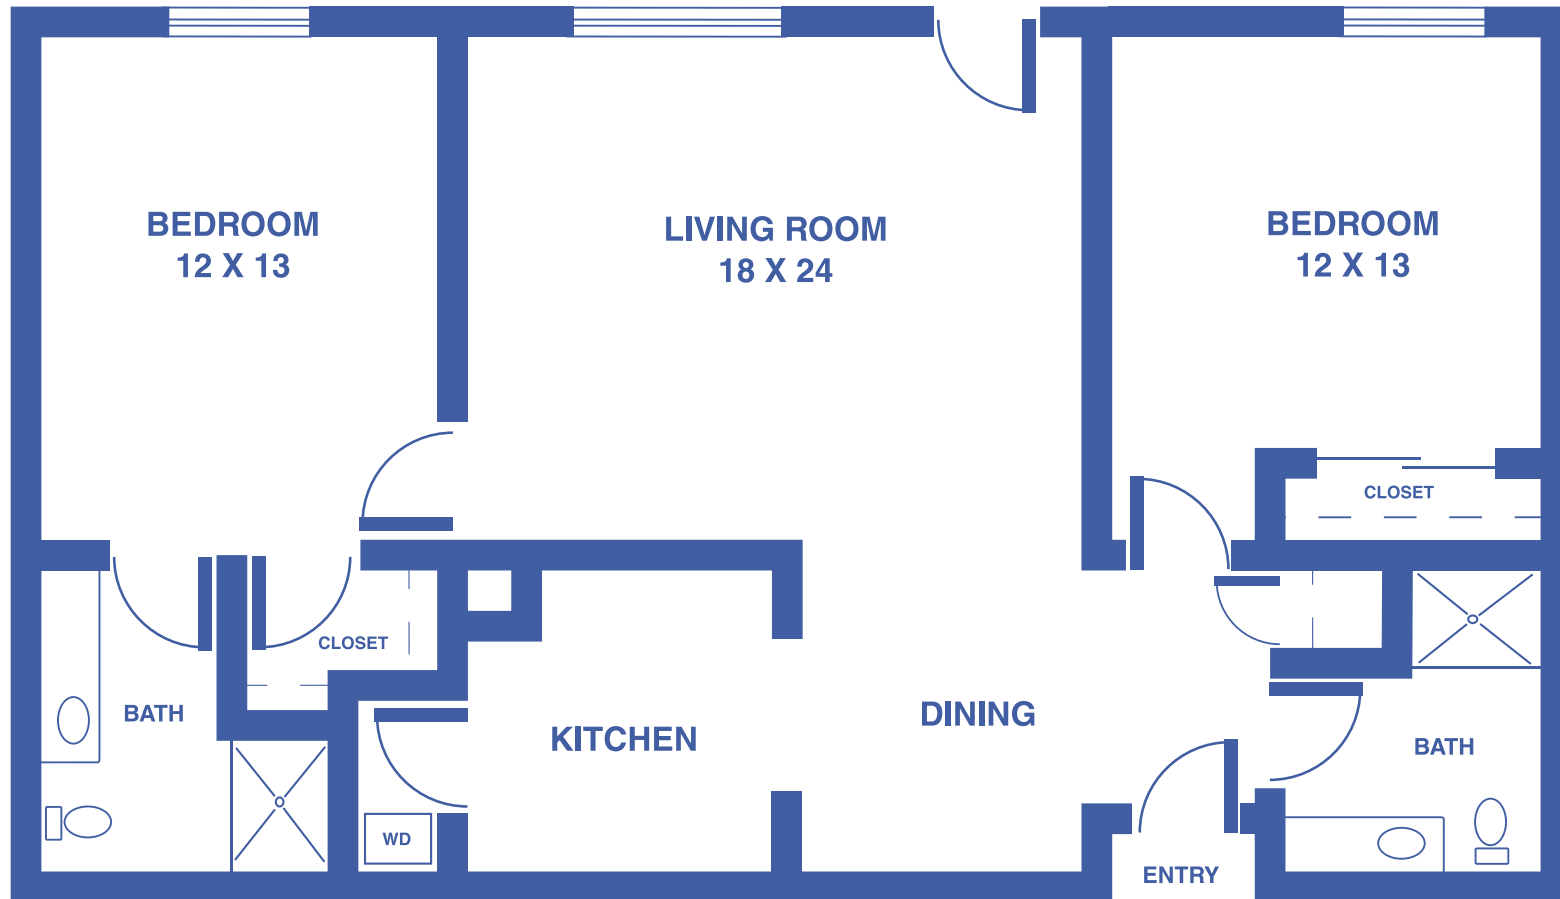

TWO-BEDROOM DELUXE APARTMENT

TWO-BATH / 999 SQUARE FEET

Floor plans may vary slightly and are not to scale.

2401 S HORTON, FORT SCOTT, KS 66701 • WWW.FORTSCOTTPRESBYTERIANVILLAGE.ORG

FORT SCOTT
Presbyterian Village