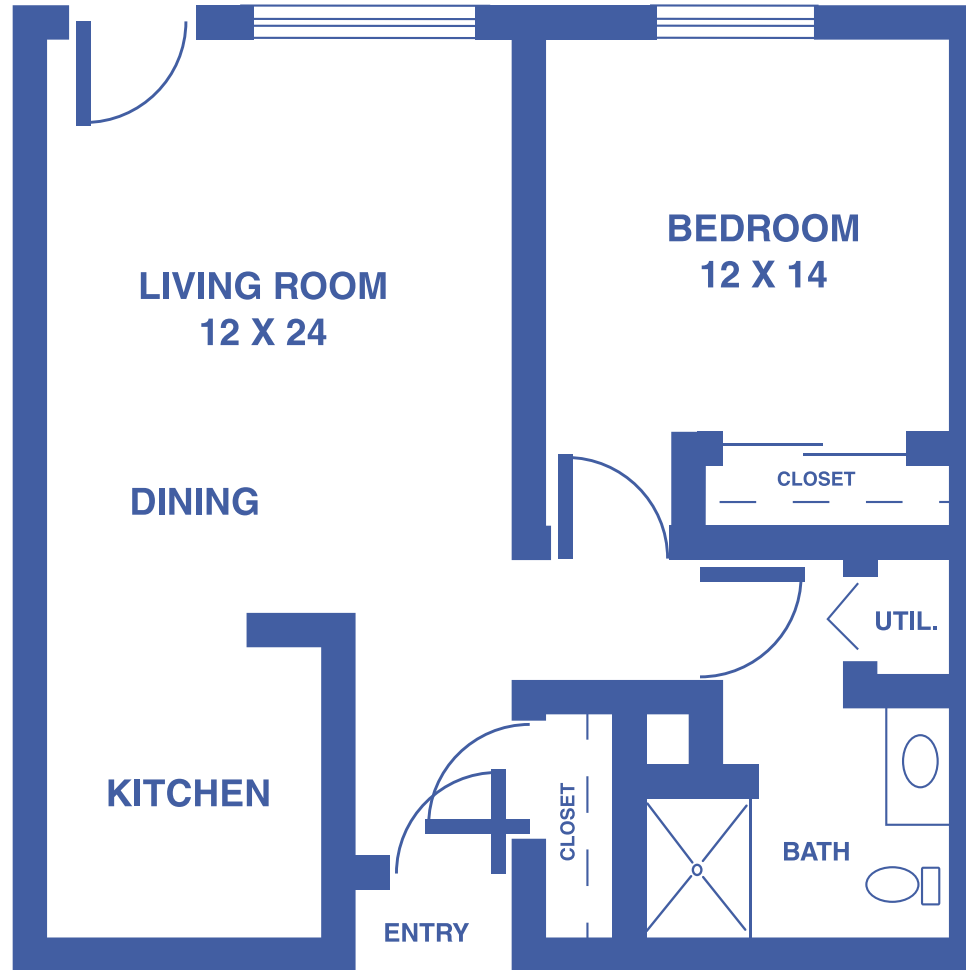

**FLOOR**

**PLANS**

# ONE-BEDROOM APARTMENT

ONE-BATH / 567 SQUARE FEET

Floor plans may vary slightly and are not to scale.

# TWO-BEDROOM APARTMENT

ONE-BATH / 813 SQUARE FEET

Floor plans may vary slightly and are not to scale.

2401 SOUTH HORTON, FORT SCOTT, KS • [WWW.FORTSCOTTPRESBYTERIANVILLAGE.ORG](http://WWW.FORTSCOTTPRESBYTERIANVILLAGE.ORG)

# TWO-BEDROOM DELUXE APARTMENT

TWO-BATH / 999 SQUARE FEET

Floor plans may vary slightly and are not to scale.

2401 SOUTH HORTON, FORT SCOTT, KS • [WWW.FORTSCOTTPRESBYTERIANVILLAGE.ORG](http://WWW.FORTSCOTTPRESBYTERIANVILLAGE.ORG)