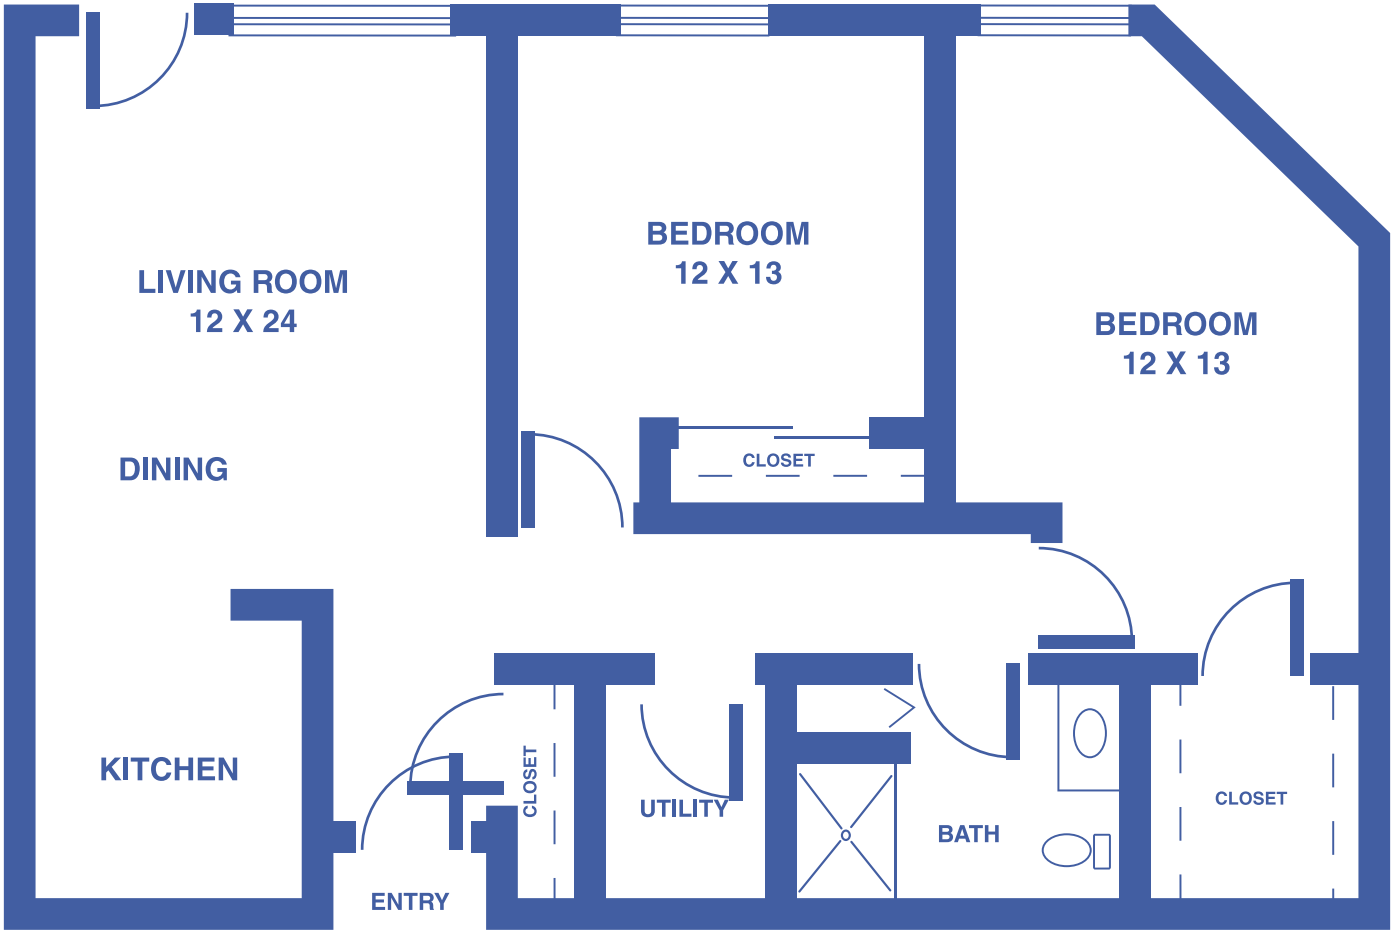

**FLOOR**

**PLANS**

# TWO-BEDROOM APARTMENT

ONE-BATH / 813 SQUARE FEET

Floor plans may vary slightly and are not to scale.

2401 SOUTH HORTON, FORT SCOTT, KS • [WWW.FORTSCOTTPRESBYTERIANVILLAGE.ORG](http://WWW.FORTSCOTTPRESBYTERIANVILLAGE.ORG)

# TWO-BEDROOM SPECIAL APARTMENT

ONE-BATH / 837 SQUARE FEET

Floor plans may vary slightly and are not to scale.

# TWO-BEDROOM DELUXE APARTMENT

TWO-BATH / 999 SQUARE FEET

Floor plans may vary slightly and are not to scale.

2401 SOUTH HORTON, FORT SCOTT, KS • [WWW.FORTSCOTTPRESBYTERIANVILLAGE.ORG](http://WWW.FORTSCOTTPRESBYTERIANVILLAGE.ORG)