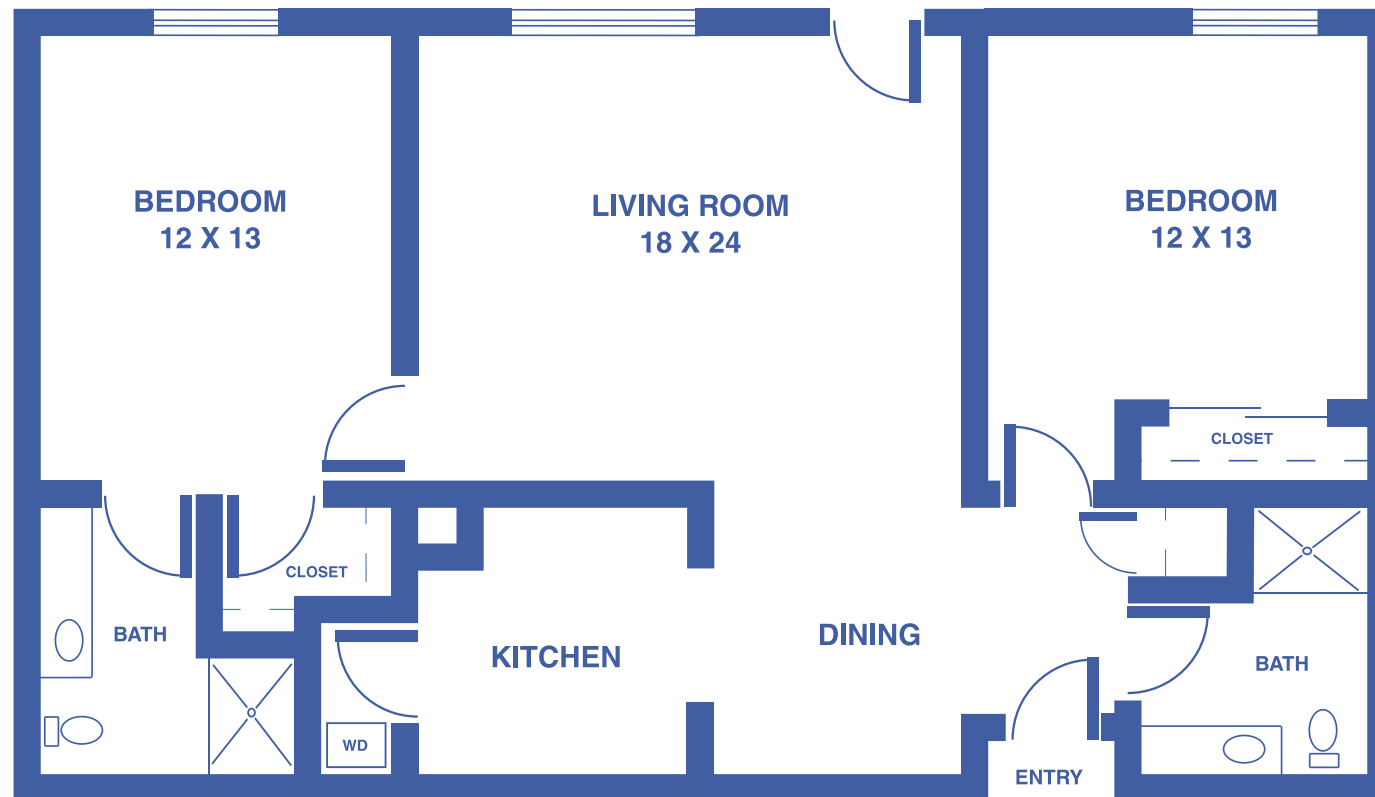

**FLOOR**

**PLANS**

# TWO-BEDROOM APARTMENT

ONE-BATH / 813 SQUARE FEET

Floor plans may vary slightly and are not to scale.

2401 SOUTH HORTON, FORT SCOTT, KS • [WWW.FORTSCOTTPRESBYTERIANVILLAGE.ORG](http://WWW.FORTSCOTTPRESBYTERIANVILLAGE.ORG)

# TWO-BEDROOM SPECIAL APARTMENT

ONE-BATH / 837 SQUARE FEET

Floor plans may vary slightly and are not to scale.

# TWO-BEDROOM DELUXE APARTMENT

TWO-BATH / 999 SQUARE FEET

Floor plans may vary slightly and are not to scale.

2401 SOUTH HORTON, FORT SCOTT, KS • [WWW.FORTSCOTTPRESBYTERIANVILLAGE.ORG](http://WWW.FORTSCOTTPRESBYTERIANVILLAGE.ORG)