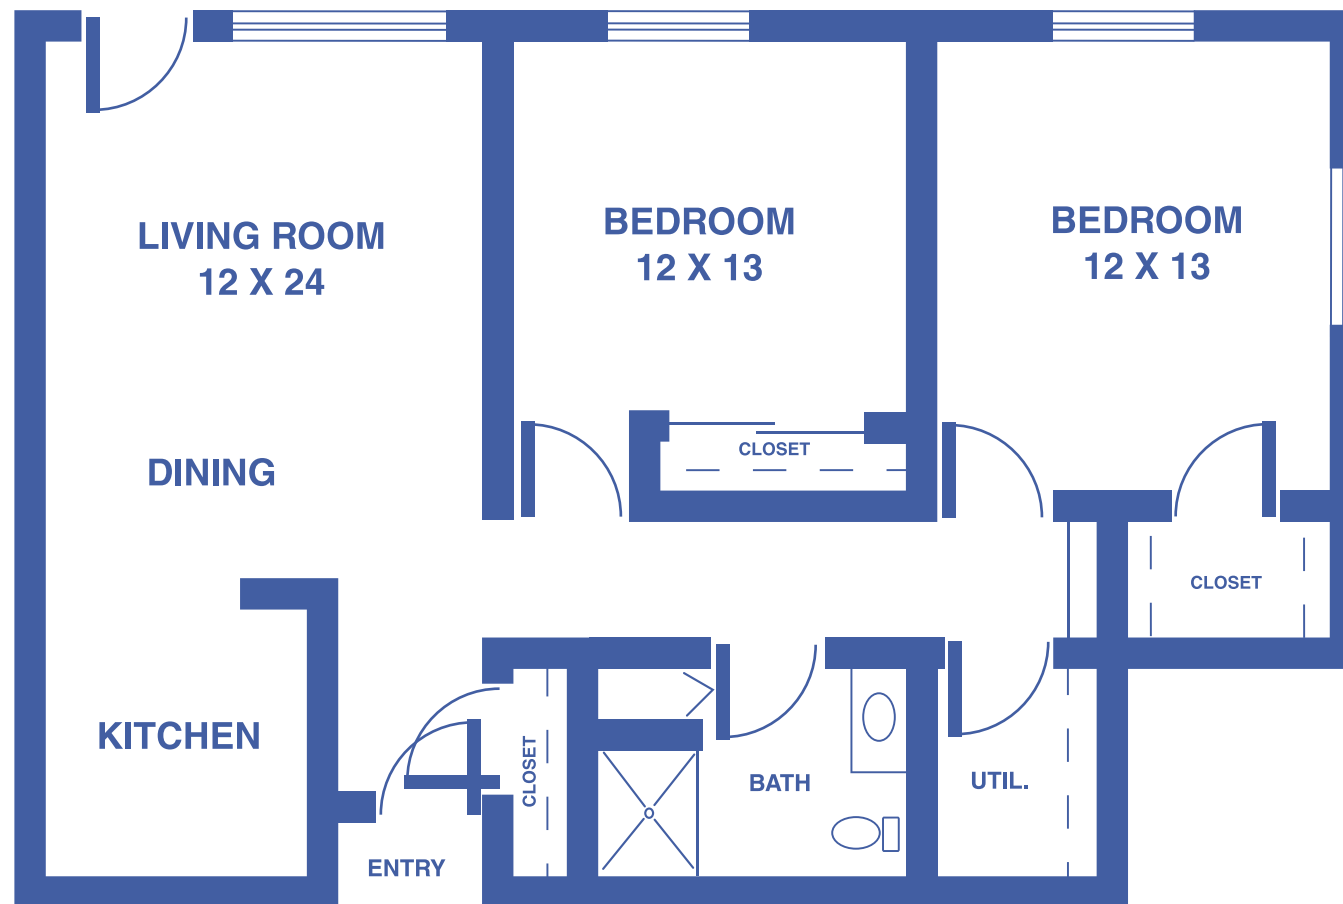

**FLOOR**

**PLANS**

# ONE-BEDROOM APARTMENT

ONE-BATH / 567 SQUARE FEET

Floor plans may vary slightly and are not to scale.

# TWO-BEDROOM APARTMENT

ONE-BATH / 813 SQUARE FEET

Floor plans may vary slightly and are not to scale.

2401 SOUTH HORTON, FORT SCOTT, KS • [WWW.FORTSCOTTPRESBYTERIANVILLAGE.ORG](http://WWW.FORTSCOTTPRESBYTERIANVILLAGE.ORG)

# TWO-BEDROOM DELUXE APARTMENT

TWO-BATH / 999 SQUARE FEET

Floor plans may vary slightly and are not to scale.

2401 SOUTH HORTON, FORT SCOTT, KS • [WWW.FORTSCOTTPRESBYTERIANVILLAGE.ORG](http://WWW.FORTSCOTTPRESBYTERIANVILLAGE.ORG)