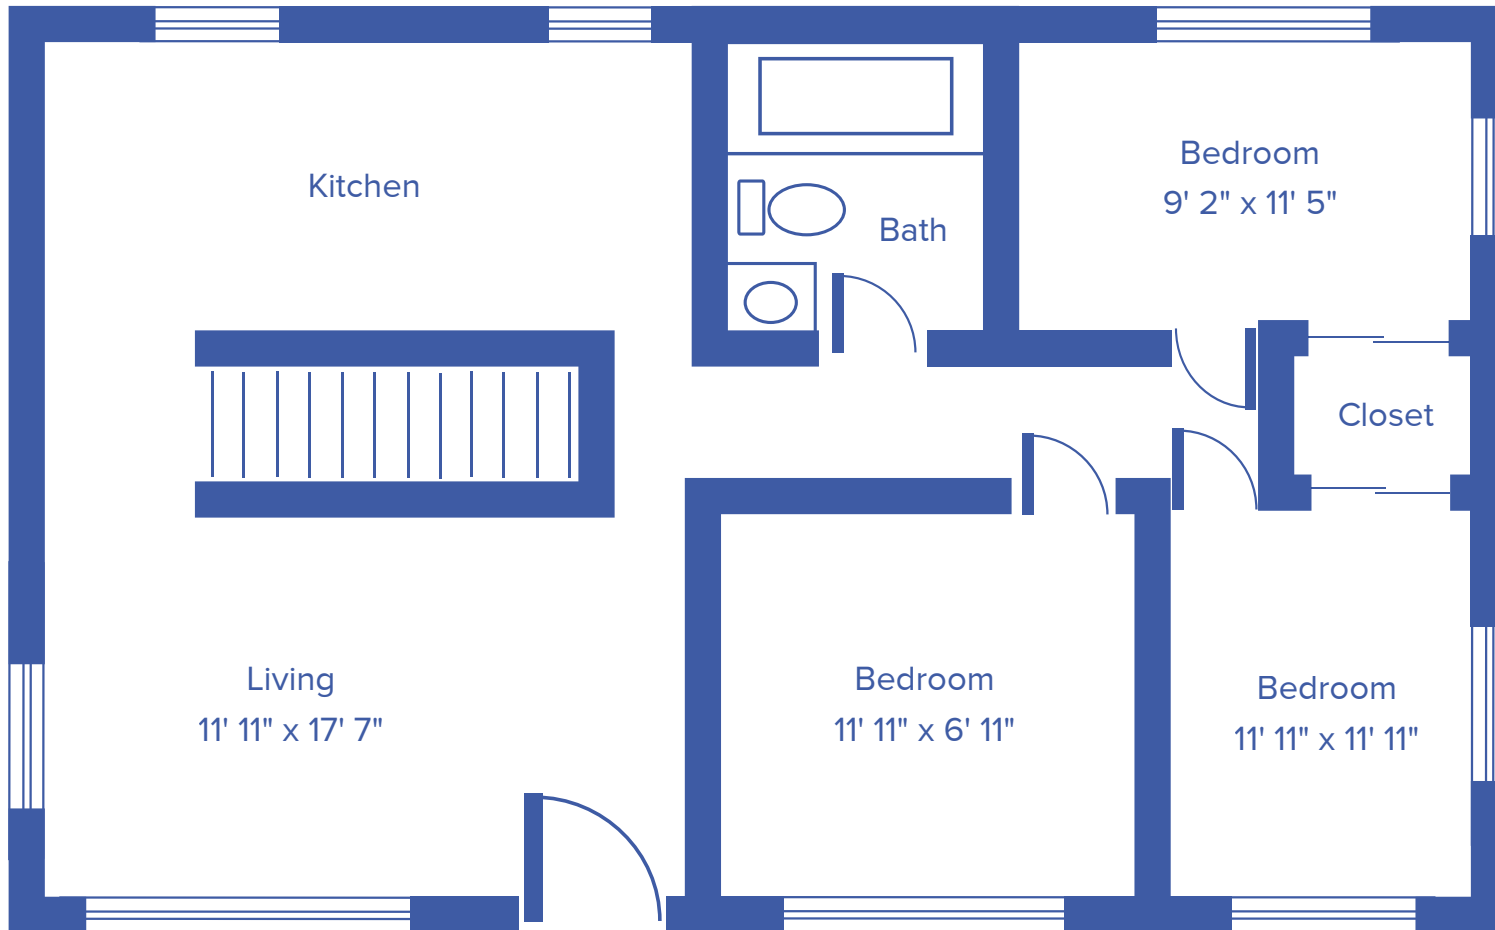

TWO OR THREE-BEDROOM COTTAGE DELUXE

SAMPLE FLOOR PLAN / 2,050 – 2,646 SQUARE FEET

Floor plans may vary slightly and are not to scale.